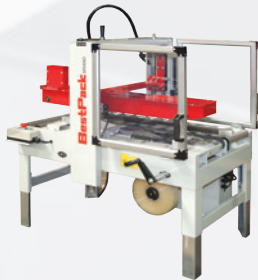

CHECK OUT OUR SOLUTIONS FOR UNIQUE APPLICATIONS

CUSTOM SOLUTIONS FOR ALMOST ANY APPLICATION YOU NEED

MTSSLW Manual Side Sealing Low Profile

- 4 Belts - 2 Top and 2 Bottom Belts
- Individually Adjust Each Side of the Tape Head
- Wide Frame for Larger Unique Cartons

Reduce Repetitive Motion

Long Cartons

Side Filling

AT4E Automatic 4-Edge Carton Sealer

- Seals all 4 Outside Carton Edges Including All Corners
- Low Tape/No Tape on Carton/No Cut Sensors w/Alarm
- 90° Carton Turn Using Front Side Carton Infeed

Increase Consistent Output

Security

Protection Against Contamination

MT1E Manual Top & Bot Drive 1-Edge

- 2 Top Belts and 1 Bottom Belt Drive
- Adjustable Bed Height 22.5" to 30.0"
- 4 Adjustable Legs for Quick, Easy Height Adjustment

High Speed

Top 1-Edge Seal

Security

MTLW Manual Top Drive Low Profile

- 4 Belts Drive System - 2 Top and 2 Bottom w/idle Rollers
- Air-Driven Bottom brush that allows for Low Top Seal
- Individually Adjustable Side Width Guide Rails