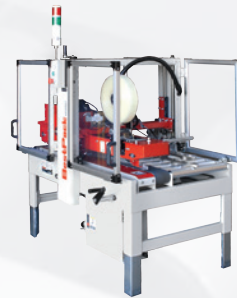

Reduce Repetitive Motion

Long Cartons

Side Filling

AT4E Automatic 4-Edge Carton Sealer

- Seals all 4 Outside Carton Edges Including All Corners
- Low Tape/No Tape on Carton/No Cut Sensors w/Alarm
- 90° Carton Turn Using Front Side Carton Infeed

Adjustable Carton Height

For Low Height Cartons

5 Panel Folders

MTSS Manual Side Sealing Sealer

- 4 Belts - 2 Top and 2 Bottom Belts
- Individually Adjust Each Side of the Tape Head
- 4 Adjustable Legs for Quick, Easy Height Adjustment

Reduce Repetitive Motion

Long Cartons

Side Filling

MS1E Manual Sidedrive 1-Edge

- 4 Belts - 2 Top and 2 Bottom Belts
- Individually Adjust Each Side of the Tape Head
- Wide Frame for Larger Unique Cartons