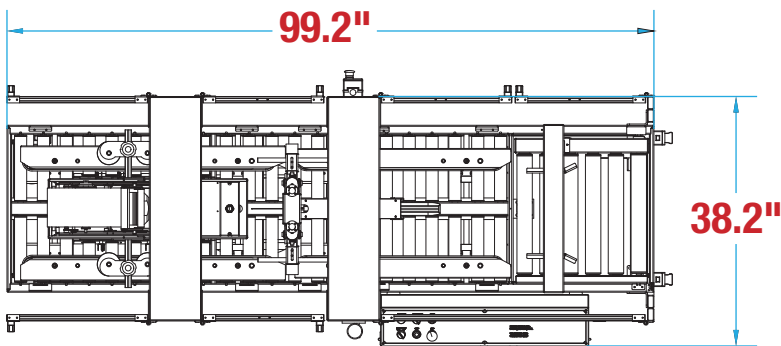

BESTPACK

CSEG11L FOOTPRINT

FULLY AUTOMATIC RANDOM SIDEDRIVE

NO OPERATOR REQUIRED

RANDOM CARTONS

TOP & BOTTOM SEAL

MACHINE MEASUREMENTS

99.2" x 38.2" x 75.9"
LENGTH WIDTH HEIGHT

TOP VIEW

SIDE VIEW

Left CSEG

Note: Dimensions are all subject to change without prior notification. Call BestPack for pricing.

BESTPACK

CSEG11R FOOTPRINT

FULLY AUTOMATIC RANDOM SIDEDRIVE

NO OPERATOR REQUIRED

RANDOM CARTONS

TOP & BOTTOM SEAL

MACHINE MEASUREMENTS

99.2" x 38.2" x 75.9"
LENGTH WIDTH HEIGHT

TOP VIEW

SIDE VIEW

Right CSEG

Note: Dimensions are all subject to change without prior notification. Call BestPack for pricing.