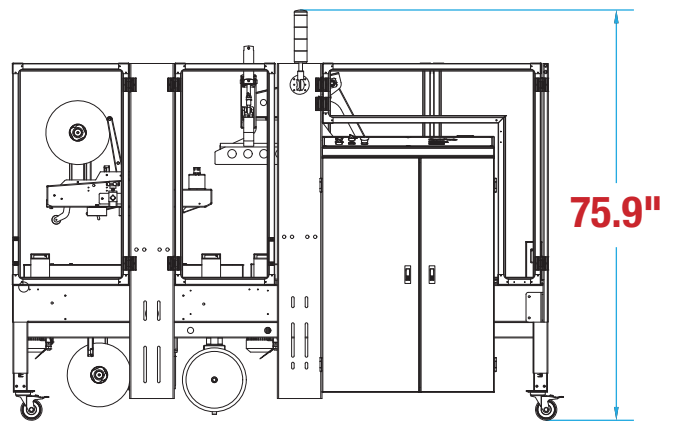

BESTPACK

CSEG11L FOOTPRINT

FULLY AUTOMATIC RANDOM SIDEDRIVE

NO OPERATOR REQUIRED

RANDOM CARTONS

TOP & BOTTOM SEAL

MACHINE MEASUREMENTS

99.2" x 38.2" x 75.9"
LENGTH WIDTH HEIGHT

TOP VIEW

SIDE VIEW

Left CSEG

Note: Dimensions are all subject to change without prior notification. Call BestPack for pricing.

BESTPACK

CSEG11R FOOTPRINT

FULLY AUTOMATIC RANDOM SIDEDRIVE

NO OPERATOR REQUIRED

RANDOM CARTONS

TOP & BOTTOM SEAL

MACHINE MEASUREMENTS

99.2" x 38.2" x 75.9"
LENGTH WIDTH HEIGHT

TOP VIEW

SIDE VIEW

Right CSEG

Note: Dimensions are all subject to change without prior notification. Call BestPack for pricing.