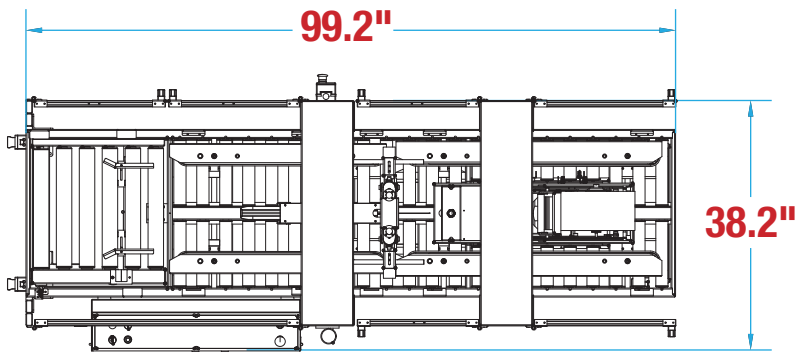

BESTPACK

CSEG11L FOOTPRINT

FULLY AUTOMATIC RANDOM SIDEDRIVE

NO OPERATOR REQUIRED

RANDOM CARTONS

TOP & BOTTOM SEAL

MACHINE MEASUREMENTS

99.2" x 38.2" x 75.9"
LENGTH WIDTH HEIGHT

TOP VIEW

SIDE VIEW

Left CSEG

Note: Dimensions are all subject to change without prior notification. Call BestPack for pricing.

BESTPACK

CSEG11R FOOTPRINT

FULLY AUTOMATIC RANDOM SIDEDRIVE

NO OPERATOR REQUIRED

RANDOM CARTONS

TOP & BOTTOM SEAL

MACHINE MEASUREMENTS

99.2" x 38.2" x 75.9"
LENGTH WIDTH HEIGHT

TOP VIEW

SIDE VIEW

Right CSEG

Note: Dimensions are all subject to change without prior notification. Call BestPack for pricing.