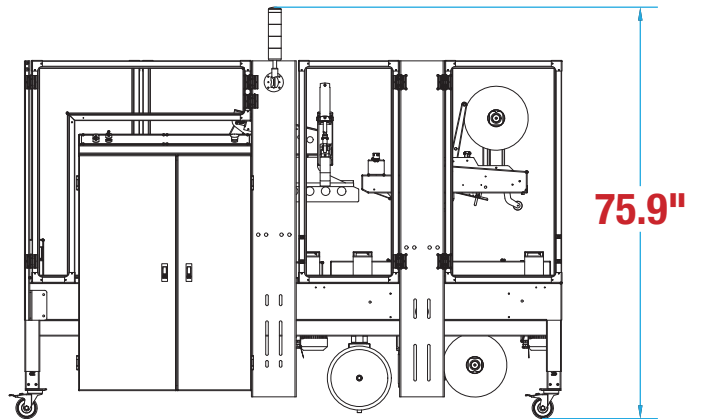

BESTPACK

CSEG11L FOOTPRINT

FULLY AUTOMATIC RANDOM SIDEDRIVE

NO OPERATOR REQUIRED

RANDOM CARTONS

TOP & BOTTOM SEAL

MACHINE MEASUREMENTS

99.2" x 38.2" x 75.9"
LENGTH WIDTH HEIGHT

TOP VIEW

SIDE VIEW

Left CSEG

Note: Dimensions are all subject to change without prior notification. Call BestPack for pricing.

BESTPACK

CSEG11R FOOTPRINT

FULLY AUTOMATIC RANDOM SIDEDRIVE

NO OPERATOR REQUIRED

RANDOM CARTONS

TOP & BOTTOM SEAL

MACHINE MEASUREMENTS

99.2" x 38.2" x 75.9"
LENGTH WIDTH HEIGHT

TOP VIEW

SIDE VIEW

Right CSEG

Note: Dimensions are all subject to change without prior notification. Call BestPack for pricing.