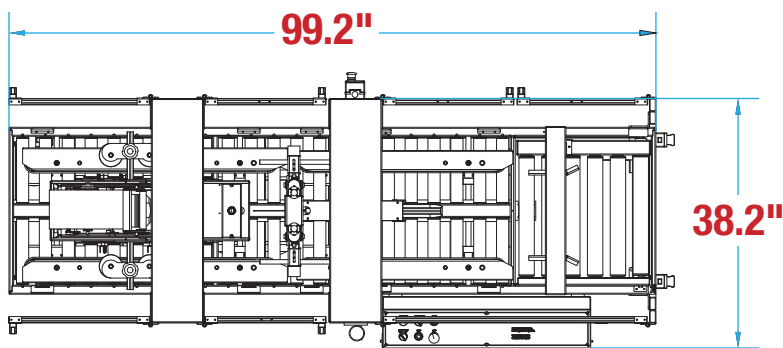

BESTPACK

CSEG11L FOOTPRINT

FULLY AUTOMATIC RANDOM SIDEDRIVE

FULLY AUTOMATIC

RANDOM CARTONS

TOP & BOTTOM SEAL

MACHINE MEASUREMENTS

99.2" x 38.2" x 75.9"
LENGTH WIDTH HEIGHT

TOP VIEW

SIDE VIEW

Left CSEG

Note: Dimensions are all subject to change without prior notification. Call BestPack for pricing.

CSEG11R FOOTPRINT

FULLY AUTOMATIC RANDOM SIDEDRIVE

FULLY AUTOMATIC

RANDOM CARTONS

TOP & BOTTOM SEAL

MACHINE MEASUREMENTS

99.2" x 38.2" x 75.9"
 LENGTH WIDTH HEIGHT

TOP VIEW

SIDE VIEW

Right CSEG

Note: Dimensions are all subject to change without prior notification. Call BestPack for pricing.