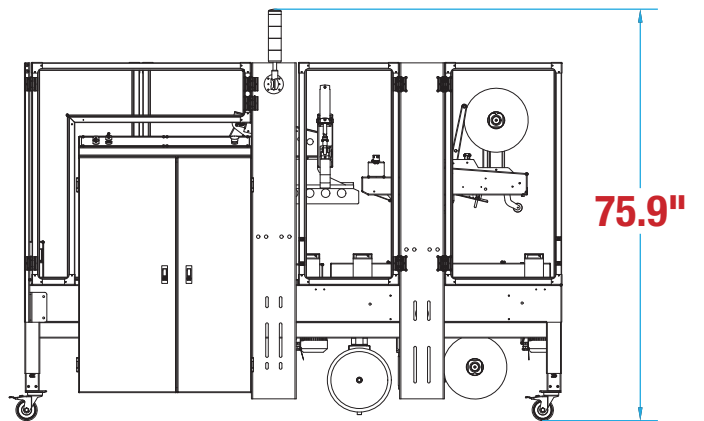

BESTPACK

CSEG11L FOOTPRINT

FULLY AUTOMATIC RANDOM SIDEDRIVE

FULLY AUTOMATIC

RANDOM CARTONS

TOP & BOTTOM SEAL

MACHINE MEASUREMENTS

99.2" x 38.2" x 75.9"
LENGTH WIDTH HEIGHT

TOP VIEW

SIDE VIEW

Left CSEG

Note: Dimensions are all subject to change without prior notification. Call BestPack for pricing.

CSEG11R FOOTPRINT

FULLY AUTOMATIC RANDOM SIDEDRIVE

FULLY AUTOMATIC

RANDOM CARTONS

TOP & BOTTOM SEAL

MACHINE MEASUREMENTS

99.2" x 38.2" x 75.9"
 LENGTH WIDTH HEIGHT

TOP VIEW

SIDE VIEW

Right CSEG

Note: Dimensions are all subject to change without prior notification. Call BestPack for pricing.