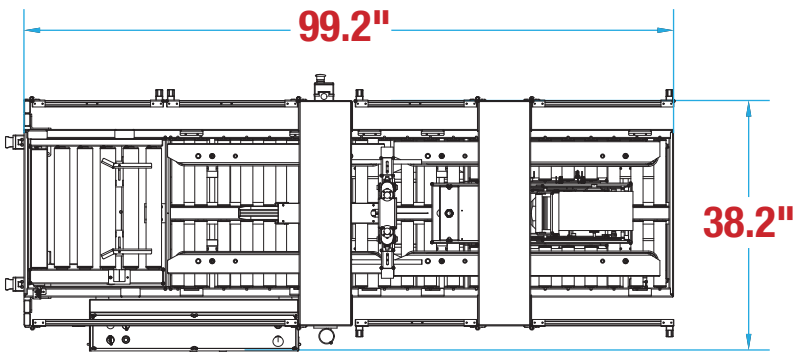

BESTPACK

CSEG11L FOOTPRINT

FULLY AUTOMATIC RANDOM SIDEDRIVE

FULLY AUTOMATIC

RANDOM CARTONS

TOP & BOTTOM SEAL

MACHINE MEASUREMENTS

99.2" x 38.2" x 75.9"
LENGTH WIDTH HEIGHT

TOP VIEW

SIDE VIEW

Left CSEG

Note: Dimensions are all subject to change without prior notification. Call BestPack for pricing.

CSEG11R FOOTPRINT

FULLY AUTOMATIC RANDOM SIDEDRIVE

FULLY AUTOMATIC

RANDOM CARTONS

TOP & BOTTOM SEAL

MACHINE MEASUREMENTS

99.2" x 38.2" x 75.9"
 LENGTH WIDTH HEIGHT

TOP VIEW

SIDE VIEW

Right CSEG

Note: Dimensions are all subject to change without prior notification. Call BestPack for pricing.