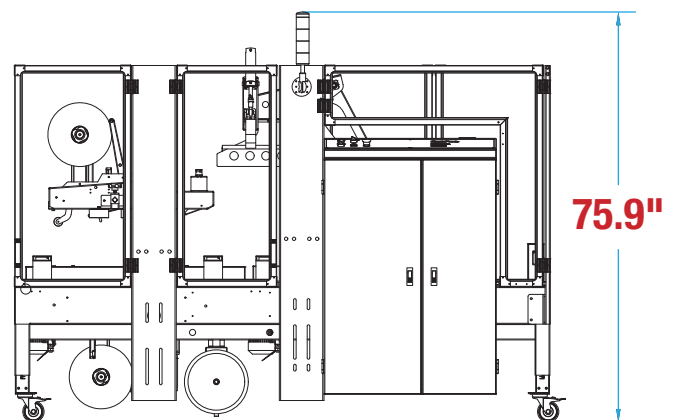

BESTPACK

CSEG11L FOOTPRINT

FULLY AUTOMATIC RANDOM SIDEDRIVE

FULLY AUTOMATIC

RANDOM CARTONS

TOP & BOTTOM SEAL

MACHINE MEASUREMENTS

99.2" x 38.2" x 75.9"
LENGTH WIDTH HEIGHT

TOP VIEW

SIDE VIEW

Left CSEG

Note: Dimensions are all subject to change without prior notification. Call BestPack for pricing.

CSEG11R FOOTPRINT

FULLY AUTOMATIC RANDOM SIDEDRIVE

FULLY AUTOMATIC

RANDOM CARTONS

TOP & BOTTOM SEAL

MACHINE MEASUREMENTS

99.2" x 38.2" x 75.9"
 LENGTH WIDTH HEIGHT

TOP VIEW

SIDE VIEW

Right CSEG

Note: Dimensions are all subject to change without prior notification. Call BestPack for pricing.