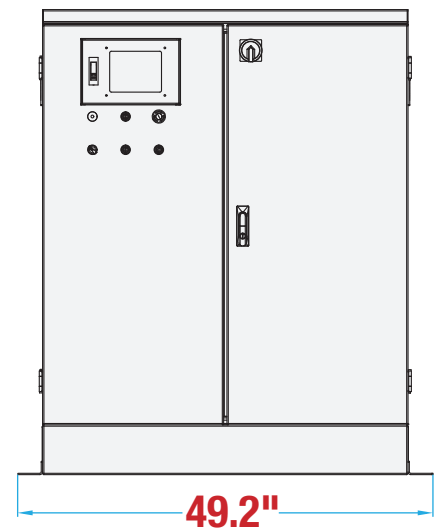

FRONT VIEW

Note: Dimensions are all subject to change without prior notification. Call BestPack for pricing.