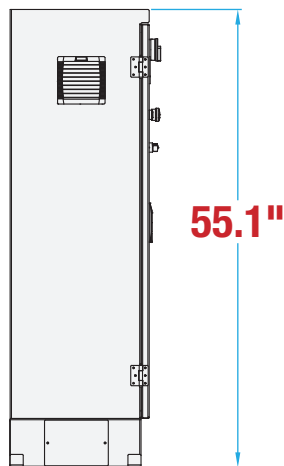

## MACHINE MEASUREMENTS

95.9" x 48.5" x 90.3"  
LENGTH WIDTH HEIGHT

### CONTROL PANEL MEASUREMENTS

49.2" x 18.1" x 55.1"

LENGTH

WIDTH

HEIGHT

### TOP VIEW

### SIDE VIEW