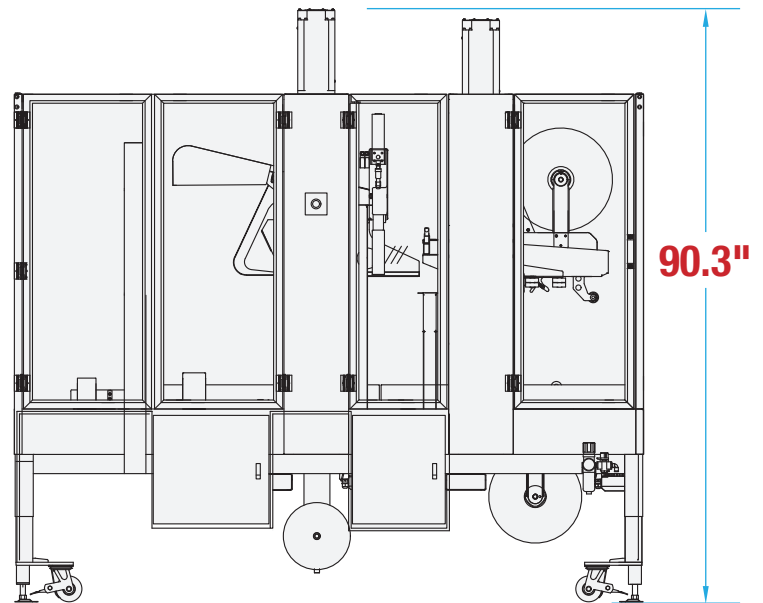

# CSS22 FOOTPRINT

FULLY AUTOMATIC SERVO RANDOM SIDEDRIVE CARTON SEALER

FULLY AUTOMATIC

RANDOM CARTONS

TOP & BOTTOM SEAL

## MACHINE MEASUREMENTS

95.9" x 48.5" x 90.3"  
LENGTH WIDTH HEIGHT

### SIDE VIEW

Note: Dimensions are all subject to change without prior notification. Call BestPack for pricing.

### CONTROL PANEL MEASUREMENTS

49.2" x 18.1" x 55.1"

LENGTH

WIDTH

HEIGHT