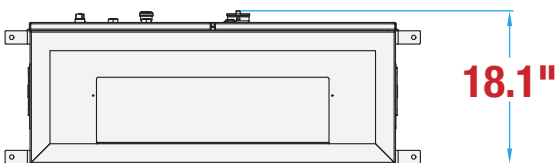

CSS22 FOOTPRINT

CONTROL PANEL

FULLY AUTOMATIC

RANDOM CARTONS

TOP & BOTTOM SEAL

CONTROL PANEL MEASUREMENTS

49.2" x 18.1" x 55.1"

LENGTH

WIDTH

HEIGHT

TOP VIEW

SIDE VIEW

FRONT VIEW

Note: Dimensions are all subject to change without prior notification. Call BestPack for pricing.