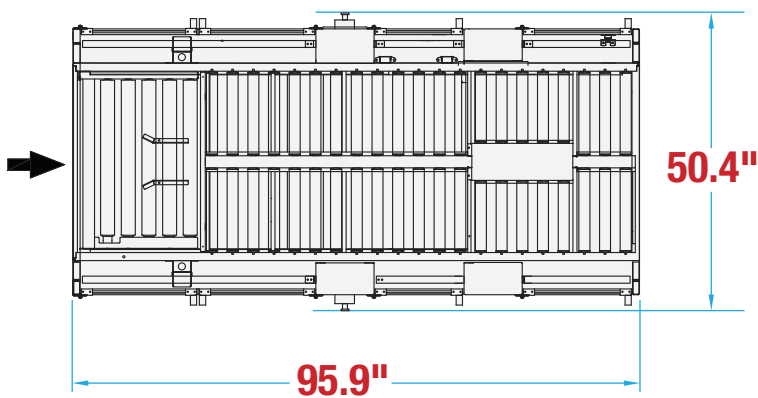

# CSS22 FOOTPRINT

FULLY AUTOMATIC SERVO RANDOM SIDEDRIVE CARTON SEALER

FULLY AUTOMATIC

RANDOM CARTONS

TOP & BOTTOM SEAL

## MACHINE MEASUREMENTS

95.9" x 48.5" x 90.3"  
LENGTH WIDTH HEIGHT

### SIDE VIEW

Note: Dimensions are all subject to change without prior notification. Call BestPack for pricing.

### CONTROL PANEL MEASUREMENTS

49.2" x 18.1" x 55.1"

LENGTH

WIDTH

HEIGHT