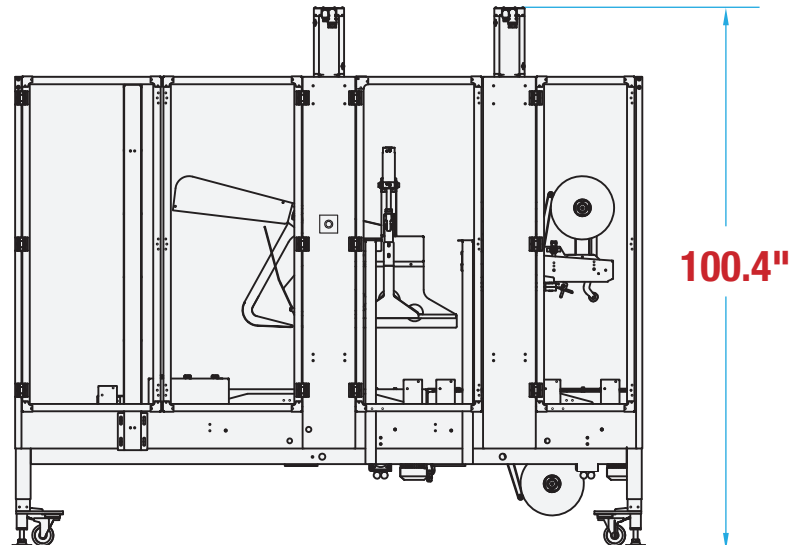

BESTPACK

CSS33 FOOTPRINT

FULLY AUTOMATIC SERVO RANDOM SIDEDRIVE CARTON SEALER

NO OPERATOR REQUIRED

RANDOM CARTONS

TOP & BOTTOM SEAL

MACHINE MEASUREMENTS

116.9" x 60.7" x 100.4"

LENGTH

WIDTH

HEIGHT

TOP VIEW

SIDE VIEW

Note: Dimensions are all subject to change without prior notification. Call BestPack for pricing.

CSS33 FOOTPRINT

CONTROL PANEL

NO OPERATOR REQUIRED

RANDOM CARTONS

TOP & BOTTOM SEAL

CONTROL PANEL MEASUREMENTS

49.2" x 18.1" x 55.1"
LENGTH WIDTH HEIGHT

TOP VIEW

SIDE VIEW

FRONT VIEW