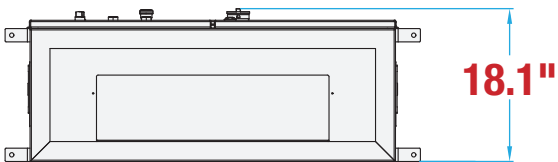

BESTPACK

CSS33 FOOTPRINT

FULLY AUTOMATIC SERVO RANDOM SIDEDRIVE CARTON SEALER

NO OPERATOR REQUIRED

RANDOM CARTONS

TOP & BOTTOM SEAL

MACHINE MEASUREMENTS

116.9" x 60.7" x 100.4"

LENGTH

WIDTH

HEIGHT

TOP VIEW

SIDE VIEW

Note: Dimensions are all subject to change without prior notification. Call BestPack for pricing.

CSS33 FOOTPRINT

CONTROL PANEL

NO OPERATOR REQUIRED

RANDOM CARTONS

TOP & BOTTOM SEAL

CONTROL PANEL MEASUREMENTS

49.2" x 18.1" x 55.1"
LENGTH WIDTH HEIGHT

TOP VIEW

SIDE VIEW

FRONT VIEW