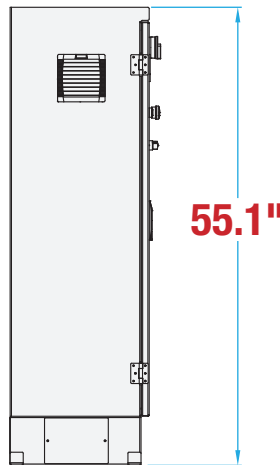

BESTPACK

CSS33 FOOTPRINT

FULLY AUTOMATIC SERVO RANDOM SIDEDRIVE CARTON SEALER

NO OPERATOR REQUIRED

RANDOM CARTONS

TOP & BOTTOM SEAL

MACHINE MEASUREMENTS

116.9" x 60.7" x 100.4"

LENGTH

WIDTH

HEIGHT

TOP VIEW

SIDE VIEW

Note: Dimensions are all subject to change without prior notification. Call BestPack for pricing.

CSS33 FOOTPRINT

CONTROL PANEL

NO OPERATOR REQUIRED

RANDOM CARTONS

TOP & BOTTOM SEAL

CONTROL PANEL MEASUREMENTS

49.2" x 18.1" x 55.1"
LENGTH WIDTH HEIGHT

TOP VIEW

SIDE VIEW

FRONT VIEW

Note: Dimensions are all subject to change without prior notification. Call BestPack for pricing.