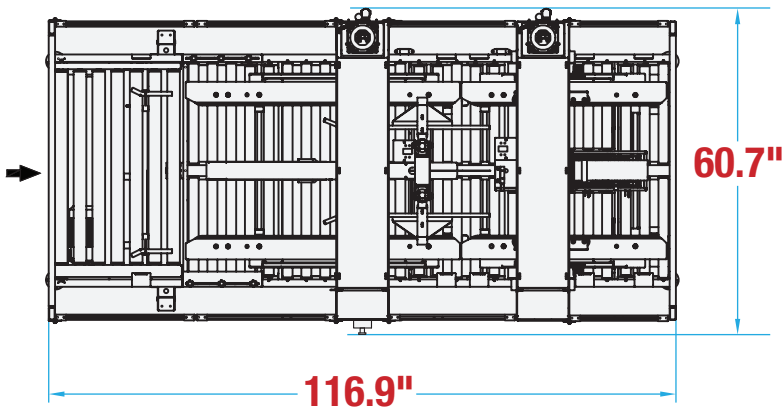

BESTPACK

CSS33 FOOTPRINT

FULLY AUTOMATIC SERVO RANDOM SIDEDRIVE CARTON SEALER

NO OPERATOR REQUIRED

RANDOM CARTONS

TOP & BOTTOM SEAL

MACHINE MEASUREMENTS

116.9" x 60.7" x 100.4"

LENGTH

WIDTH

HEIGHT

TOP VIEW

SIDE VIEW

Note: Dimensions are all subject to change without prior notification. Call BestPack for pricing.

CSS33 FOOTPRINT

CONTROL PANEL

NO OPERATOR REQUIRED

RANDOM CARTONS

TOP & BOTTOM SEAL

CONTROL PANEL MEASUREMENTS

49.2" x 18.1" x 55.1"
LENGTH WIDTH HEIGHT

TOP VIEW

SIDE VIEW

FRONT VIEW