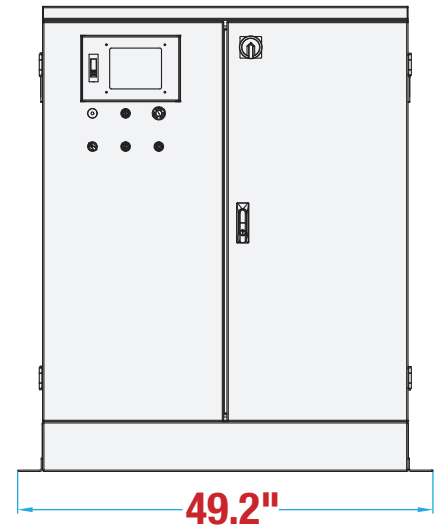

BESTPACK

CSS33 FOOTPRINT

FULLY AUTOMATIC SERVO RANDOM SIDEDRIVE CARTON SEALER

NO OPERATOR REQUIRED

RANDOM CARTONS

TOP & BOTTOM SEAL

MACHINE MEASUREMENTS

116.9" x 60.7" x 100.4"

LENGTH

WIDTH

HEIGHT

TOP VIEW

SIDE VIEW

Note: Dimensions are all subject to change without prior notification. Call BestPack for pricing.

CSS33 FOOTPRINT

CONTROL PANEL

NO OPERATOR REQUIRED

RANDOM CARTONS

TOP & BOTTOM SEAL

CONTROL PANEL MEASUREMENTS

49.2" x 18.1" x 55.1"
LENGTH WIDTH HEIGHT

TOP VIEW

SIDE VIEW

FRONT VIEW