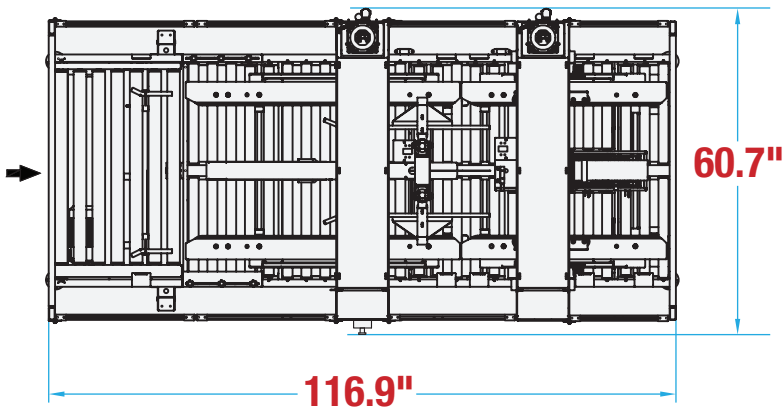

## MACHINE MEASUREMENTS

116.9" x 60.7" x 100.4"

LENGTH

WIDTH

HEIGHT

### TOP VIEW

### SIDE VIEW

Note: Dimensions are all subject to change without prior notification. Call BestPack for pricing.

### CONTROL PANEL MEASUREMENTS

49.2" x 18.1" x 55.1"

LENGTH

WIDTH

HEIGHT