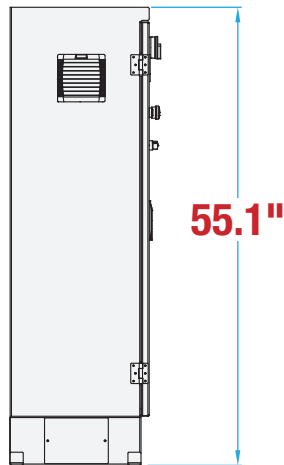

CSS33 FOOTPRINT

CONTROL PANEL

FULLY AUTOMATIC

RANDOM CARTONS

TOP & BOTTOM SEAL

CONTROL PANEL MEASUREMENTS

49.2" x 18.1" x 55.1"

LENGTH

WIDTH

HEIGHT

TOP VIEW

SIDE VIEW

FRONT VIEW

Note: Dimensions are all subject to change without prior notification. Call BestPack for pricing.