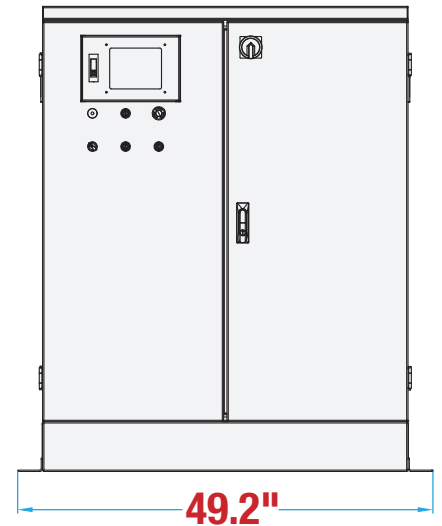

FRONT VIEW

Note: Dimensions are all subject to change without prior notification. Call BestPack for pricing.