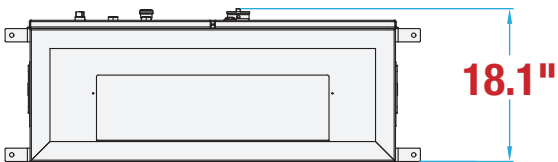

CSS33 FOOTPRINT

CONTROL PANEL

FULLY AUTOMATIC

RANDOM CARTONS

TOP & BOTTOM SEAL

CONTROL PANEL MEASUREMENTS

49.2" x 18.1" x 55.1"

LENGTH

WIDTH

HEIGHT

TOP VIEW

SIDE VIEW

FRONT VIEW

Note: Dimensions are all subject to change without prior notification. Call BestPack for pricing.