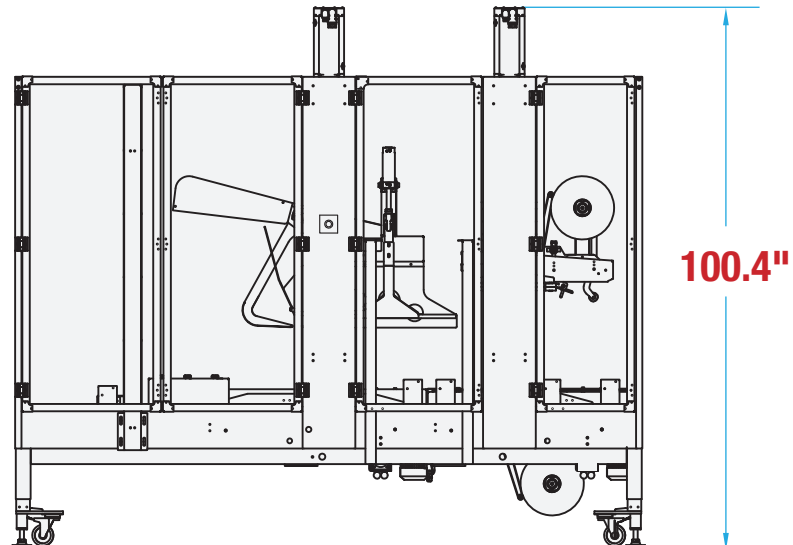

## MACHINE MEASUREMENTS

116.9" x 60.7" x 100.4"

LENGTH

WIDTH

HEIGHT

### TOP VIEW

### SIDE VIEW

Note: Dimensions are all subject to change without prior notification. Call BestPack for pricing.

### CONTROL PANEL MEASUREMENTS

49.2" x 18.1" x 55.1"

LENGTH

WIDTH

HEIGHT