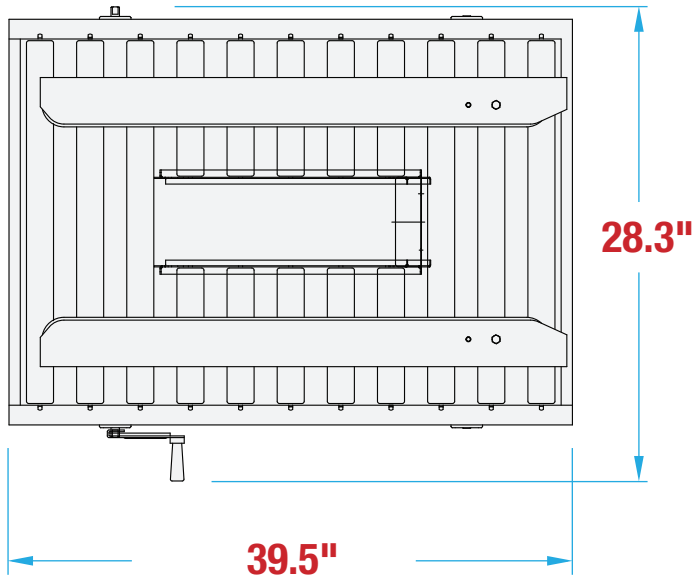

BESTPACK

MS20 FOOTPRINT

BOTTOM ONLY CARTON SEALER

OPERATOR REQUIRED

UNIFORM CARTONS

BOTTOM SEAL ONLY

MACHINE MEASUREMENTS

39.5" X 28.3" X 29.4"
LENGTH WIDTH HEIGHT

TOP VIEW

SIDE VIEW

Note: Dimensions are all subject to change without prior notification. Call BestPack for pricing.