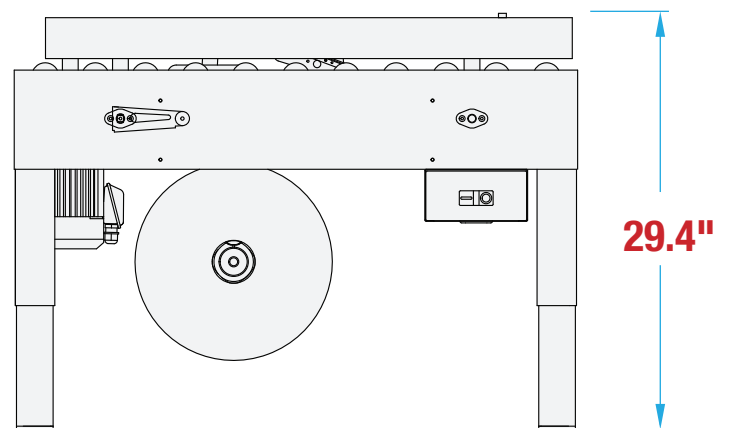

BESTPACK

MS20 FOOTPRINT

BOTTOM ONLY CARTON SEALER

OPERATOR REQUIRED

UNIFORM CARTONS

BOTTOM SEAL ONLY

MACHINE MEASUREMENTS

39.5" X 28.3" X 29.4"
LENGTH WIDTH HEIGHT

TOP VIEW

SIDE VIEW

Note: Dimensions are all subject to change without prior notification. Call BestPack for pricing.