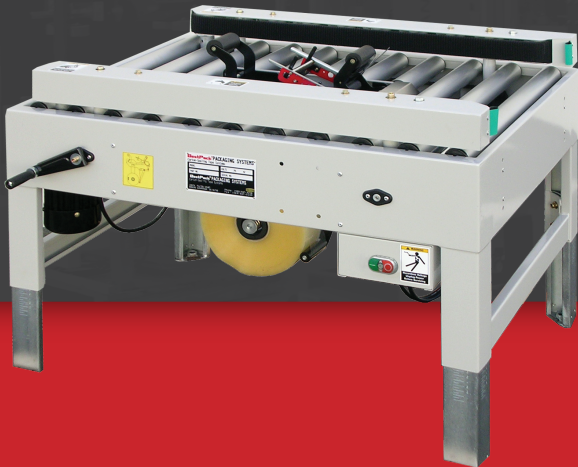

BESTPACK

MS20 FOOTPRINT

BOTTOM ONLY CARTON SEALER

OPERATOR REQUIRED

UNIFORM CARTONS

BOTTOM SEAL ONLY

MACHINE MEASUREMENTS

39.5" X 28.3" X 29.4"
LENGTH WIDTH HEIGHT

TOP VIEW

SIDE VIEW

Note: Dimensions are all subject to change without prior notification. Call BestPack for pricing.