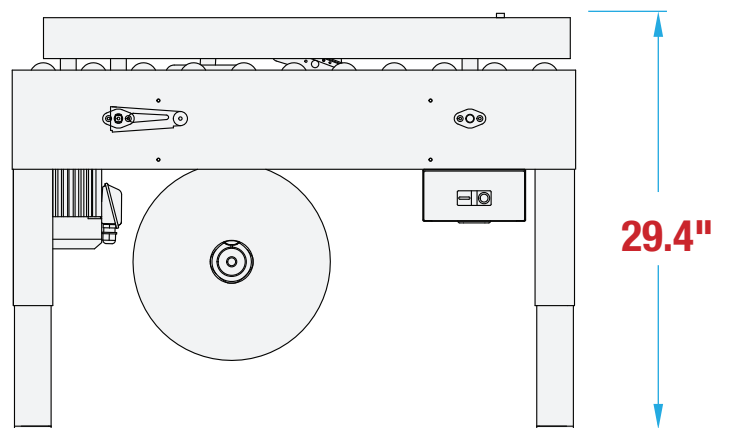

SIDE VIEW

Note: Dimensions are all subject to change without prior notification. Call BestPack for pricing.