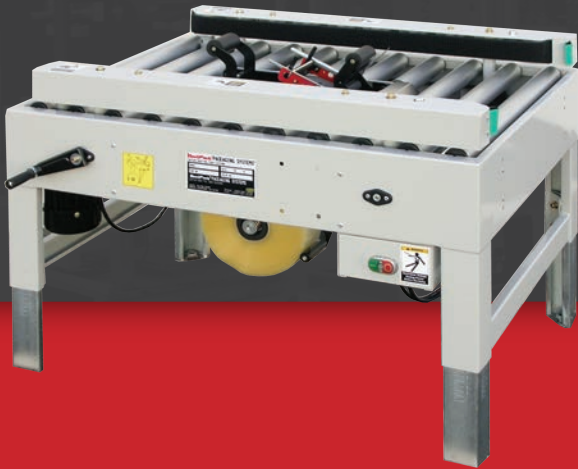

# MS20 FOOTPRINT

## BOTTOM ONLY CARTON SEALER

OPERATOR REQUIRED

UNIFORM CARTONS

BOTTOM SEAL ONLY

### MACHINE MEASUREMENTS

39.5" X 28.3" X 29.4"  
LENGTH WIDTH HEIGHT