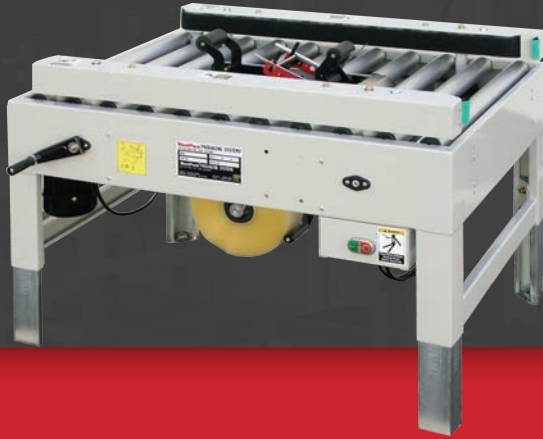

BESTPACK

MS20 SPARE PARTS KIT 2" MANUAL BOTTOM ONLY CARTON SEALER

BOTTOM SEAL ONLY

OPERATOR REQUIRED

UNIFORM CARTONS

2" Spare Parts Kit Part#:
MS20SK

QUANTITY	PART NUMBER	DESCRIPTION
2	27280031	Bearing, Ball 6003ZZ
2	900600SBAC	Belt, 1860mm x 2" Black
2	27280091	Bearing, Ball 6202ZZ
1	10096-1	Spring, Main (Top)
1	10096-2	Spring, Main (Bottom) Chrome
4	10117	Bumper, Rubber M15x7
4	10116	Bushing, Bumper M8x7
2	10122	Blade, Cutter 2"
2	AC231300	Roller, Rubber Front 2"
2	AC232000	Roller, Rubber Rear 2"
2	L070S	Rubber, Coupler Spacer M35x12
2	A1122000	Coupler, Drive Belt M35x39
2	10315	Cushion, Blade 2"
1	AC241000C	Roller, 1-Way Brass 2"

Note: Part numbers, descriptions, and pricing are all subject to change without prior notification.

BESTPACK

MS20 SPARE PARTS KIT 3" MANUAL BOTTOM ONLY CARTON SEALER

BOTTOM SEAL ONLY

OPERATOR REQUIRED

UNIFORM CARTONS

3" Spare Parts Kit Part#:
MS20SK-0

QUANTITY	PART NUMBER	DESCRIPTION
2	27280031	Bearing, Ball 6003ZZ
2	900600SBAC	Belt, 1860mm x 2" Black
2	27280091	Bearing, Ball 6202ZZ
1	10096-1	Spring, Main (Top)
1	10096-2	Spring, Main (Bottom) Chrome
4	10117	Bumper, Rubber M15x7
4	10116	Bushing, Bumper M8x7
2	10122-0	Blade, Cutter 3"
2	AC331300	Roller, Rubber Front 3"
2	AC332000	Roller, Rubber Rear 3"
2	L070S	Rubber, Coupler Spacer M35x12
2	A1122000	Coupler, Drive Belt M35x39
2	10315-0	Cushion, Blade 3"
1	AC341000C	Roller, 1-Way Brass 3" Brass with BEarings

Note: Part numbers, descriptions, and pricing are all subject to change without prior notification.

MS20-S SPARE PARTS KIT 2" BOTTOM ONLY STAINLESS STEEL CARTON SEALER

BOTTOM SEAL ONLY

OPERATOR REQUIRED

UNIFORM CARTONS