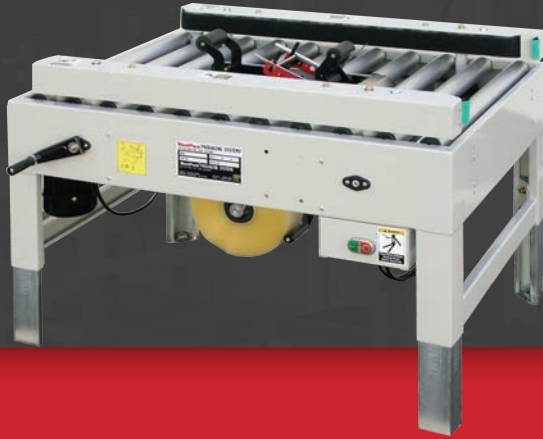

# MS20 SPARE PARTS KIT 2" MANUAL BOTTOM ONLY CARTON SEALER

BOTTOM SEAL ONLY

OPERATOR REQUIRED

UNIFORM CARTONS

2" Spare Parts Kit Part#:  
**MS20SK**

QUANTITY	PART NUMBER	DESCRIPTION
2	27280031	Bearing, Ball 6003ZZ
2	900600SBAC	Belt, 1860mm x 2" Black
2	27280091	Bearing, Ball 6202ZZ
1	10096-1	Spring, Main (Top)
1	10096-2	Spring, Main (Bottom) Chrome
4	10117	Bumper, Rubber M15x7
4	10116	Bushing, Bumper M8x7
2	10122	Blade, Cutter 2"
2	AC231300	Roller, Rubber Front 2"
2	AC232000	Roller, Rubber Rear 2"
2	L070S	Rubber, Coupler Spacer M35x12
2	A1122000	Coupler, Drive Belt M35x39
2	10315	Cushion, Blade 2"
1	AC241000C	Roller, 1-Way Brass 2"

# MS20 SPARE PARTS KIT 3" MANUAL BOTTOM ONLY CARTON SEALER

BOTTOM SEAL ONLY

OPERATOR REQUIRED

UNIFORM CARTONS

3" Spare Parts Kit Part#:  
**MS20SK-0**

QUANTITY	PART NUMBER	DESCRIPTION
2	27280031	Bearing, Ball 6003ZZ
2	900600SBAC	Belt, 1860mm x 2" Black
2	27280091	Bearing, Ball 6202ZZ
1	10096-1	Spring, Main (Top)
1	10096-2	Spring, Main (Bottom) Chrome
4	10117	Bumper, Rubber M15x7
4	10116	Bushing, Bumper M8x7
2	10122-0	Blade, Cutter 3"
2	AC331300	Roller, Rubber Front 3"
2	AC332000	Roller, Rubber Rear 3"
2	L070S	Rubber, Coupler Spacer M35x12
2	A1122000	Coupler, Drive Belt M35x39
2	10315-0	Cushion, Blade 3"
1	AC341000C	Roller, 1-Way Brass 3" Brass with BEarings