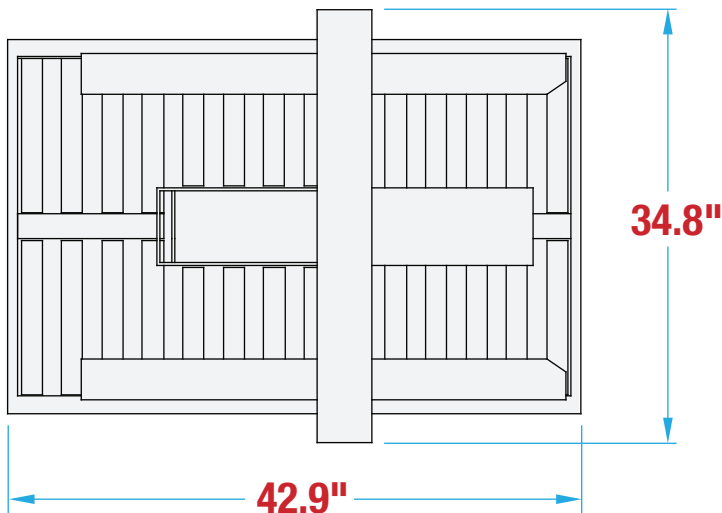

BESTPACK

RS22 FOOTPRINT

RANDOM SIDEDRIVE CARTON SEALER

OPERATOR REQUIRED

RANDOM CARTONS

TOP & BOTTOM SEAL

MACHINE MEASUREMENTS

42.9" x 34.8" x 71.8"
LENGTH   WIDTH   HEIGHT

TOP VIEW

SIDE VIEW

Note: Dimensions are all subject to change without prior notification. Call BestPack for pricing.