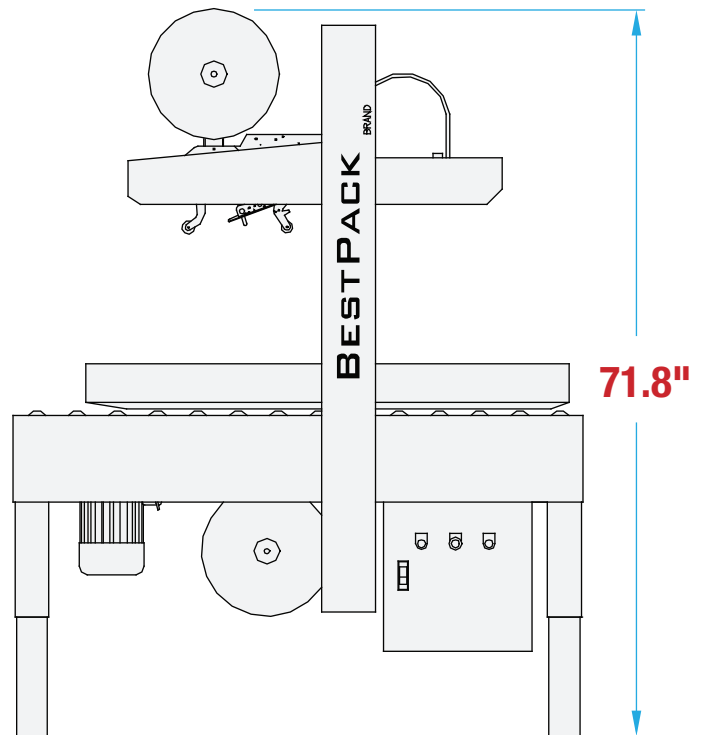

SIDE VIEW

Note: Dimensions are all subject to change without prior notification. Call BestPack for pricing.