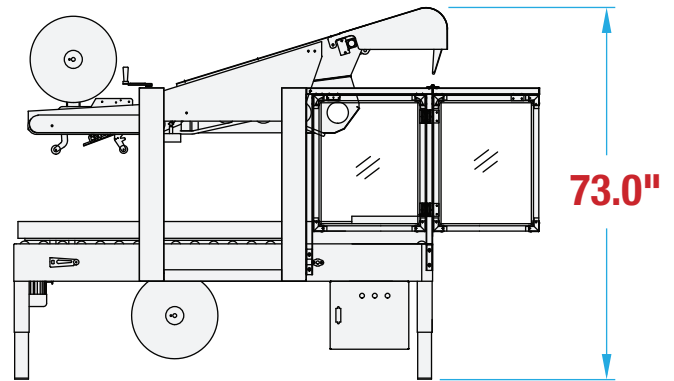

SIDE VIEW

Note: Dimensions are all subject to change without prior notification. Call BestPack for pricing.