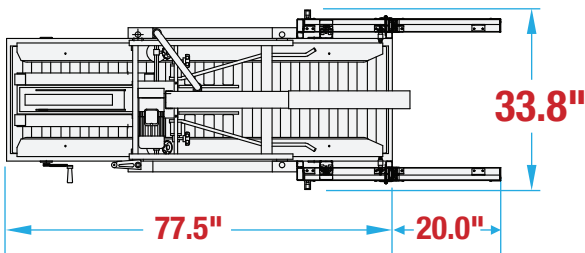

BESTPACK

AQ22 FOOTPRINT

AUTOMATIC QUAD DRIVE CARTON SEALER

NO OPERATOR REQUIRED

UNIFORM CARTONS

TOP & BOTTOM SEAL

MACHINE MEASUREMENTS

97.5" x 33.8" x 73.0"
LENGTH   WIDTH   HEIGHT

TOP VIEW

SIDE VIEW

Note: Dimensions are all subject to change without prior notification. Call BestPack for pricing.