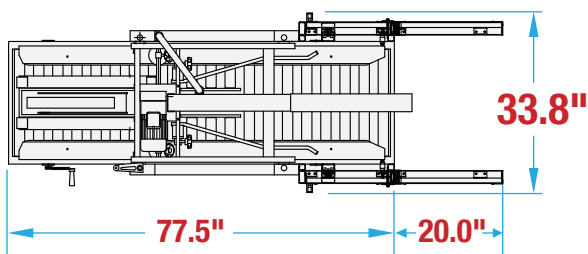

### MACHINE MEASUREMENTS

97.5" x 33.8" x 73.0"

LENGTH

WIDTH

HEIGHT

### TOP VIEW

### SIDE VIEW

Note: Dimensions are all subject to change without prior notification. Call BestPack for pricing.