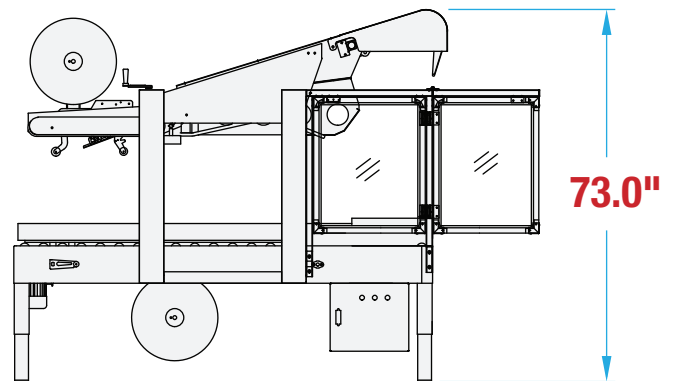

### MACHINE MEASUREMENTS

97.5" x 33.8" x 73.0"

LENGTH

WIDTH

HEIGHT

### TOP VIEW

### SIDE VIEW

Note: Dimensions are all subject to change without prior notification. Call BestPack for pricing.