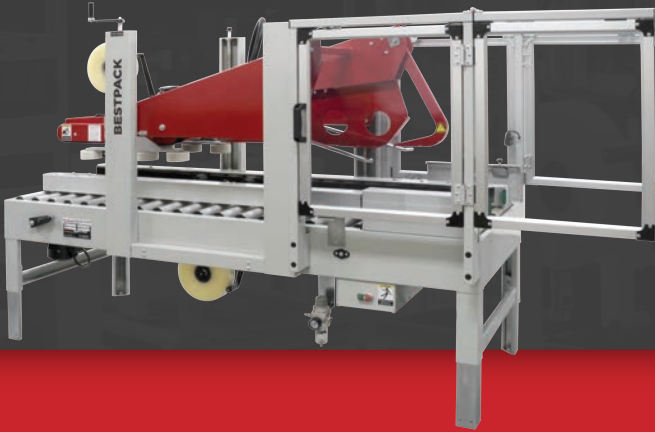

BESTPACK

AQ22 SPARE PARTS KIT 3"

AUTOMATIC QUAD DRIVE CARTON SEALER

3" Spare Parts Kit Part#:

AQ22SK-0

QUANTITY	PART NUMBER	DESCRIPTION
2	27280031	Bearing, Ball 6003ZZ
2	27100331	Belt, 3700mm X 2" T-HG
2	N136.AC	Belt, 1340mm X 2" Black
2	L070S	Rubber, Coupler Spacer M35X12
2	A1122000	Coupler, Drive Belt M35X39
1	10096-1	Spring, Main (Top)
1	10096-2	Spring, Main (Bottom) Chrome
4	10116	Bushing, Bumper M8x7
4	10117	Bumper, Rubber M15x7
2	10122-0	Blade, Cutter 3"
2	AC331300	Roller, Rubber Front 3"
2	AC332000	Roller, Rubber Rear 3"
1	AC320502	Mandrel, Plastic 3" w/ Lock

Note: Part numbers, descriptions, and pricing are all subject to change without prior notification.