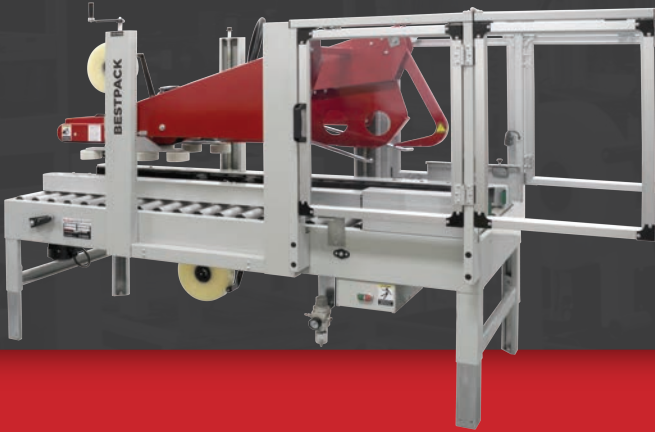

**BESTPACK**

# AQ22 SPARE PARTS KIT 2"

## AUTOMATIC QUAD DRIVE CARTON SEALER

TOP & BOTTOM SEAL

FULLY AUTOMATIC

UNIFORM CARTONS

2" Spare Parts Kit Part#: