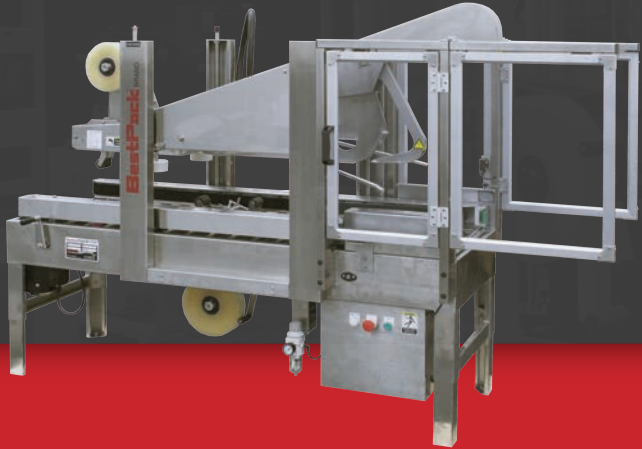

AS22S SPARE PARTS KIT 2"

AUTOMATIC STAINLESS UNIFORM SIDEDRIVE

NO OPERATOR REQUIRED

UNIFORM CARTONS

TOP & BOTTOM SEAL

2" Spare Parts Kit Part#:
AS22SPKS

QUANTITY	PART NUMBER	DESCRIPTION
2	27280045	Bearing, Ball 6003ZZ Stainless
2	27100331	Belt, 3700mm X 2" T-HG
2	A1125001	Rubber, Coupler, Blue, T-HG
2	A1122000	Coupler, Drive Belt M35X39
1	10096-1S	Spring, Main Top Stainless
1	10096-2S	Spring, Main Bottom Stainless
4	10116S	Bushing, Bumper Stainless
4	10117	Bumper, Rubber M15x7
2	10122	Blade, Cutter 2"
2	AC232000	Roller, Rubber Rear 2"
2	AC231300	Roller, Rubber Front 2"