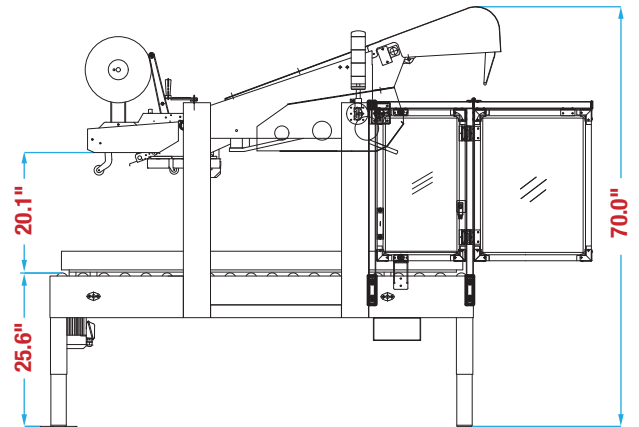

# AUTOMATIC UNIFORM SIDEDRIVE AS222 FOOTPRINT

**WANT TO KNOW MORE  
ABOUT THIS MACHINE?**

SCAN HERE TO LEARN MORE ABOUT THIS MACHINE

**MACHINE  
MEASUREMENTS:**

70.6"  
LENGTH

X

40.3"  
WIDTH

X

70.0"  
HEIGHT

## TOP VIEW

## SIDE VIEW

Note: Dimensions are all subject to change without prior notification. Call BestPack for pricing.