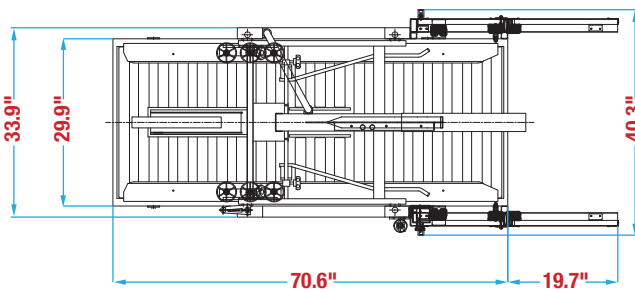

# AUTOMATIC UNIFORM SIDEDRIVE AS222 FOOTPRINT

**WANT TO KNOW MORE  
ABOUT THIS MACHINE?**

SCAN HERE TO LEARN MORE ABOUT THIS MACHINE

**MACHINE  
MEASUREMENTS:**

70.6"  
LENGTH

X

40.3"  
WIDTH

X

70.0"  
HEIGHT

## SIDE VIEW

Note: Dimensions are all subject to change without prior notification. Call BestPack for pricing.