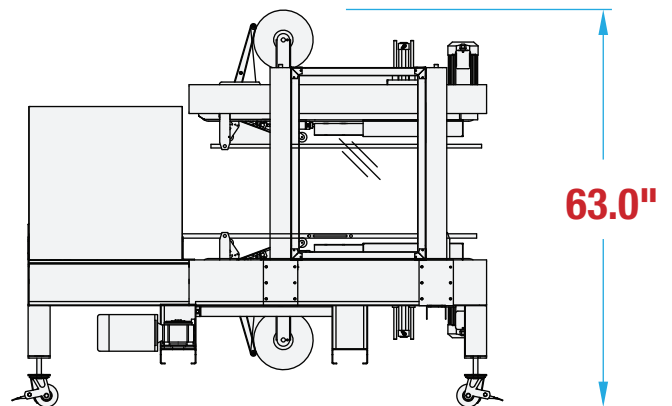

AT4EL22S FOOTPRINT

FULLY AUTOMATIC 4-EDGE CARTON SEALER WITH L-TURN

NO OPERATOR REQUIRED

UNIFORM CARTONS

4-EDGE SEAL

MACHINE MEASUREMENTS

78.9" X 48.5" X 63.0"
 LENGTH WIDTH HEIGHT

TOP VIEW

SIDE VIEW

Note: Dimensions are all subject to change without prior notification. Call BestPack for pricing.