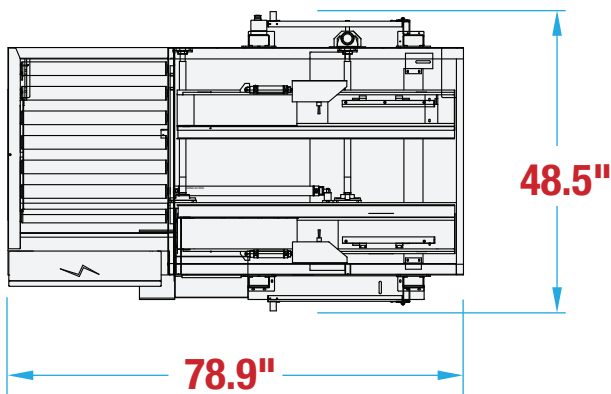

AT4EL22S FOOTPRINT

FULLY AUTOMATIC 4-EDGE CARTON SEALER WITH L-TURN

NO OPERATOR REQUIRED

UNIFORM CARTONS

4-EDGE SEAL

MACHINE MEASUREMENTS

78.9" X 48.5" X 63.0"
 LENGTH WIDTH HEIGHT

TOP VIEW

SIDE VIEW

Note: Dimensions are all subject to change without prior notification. Call BestPack for pricing.