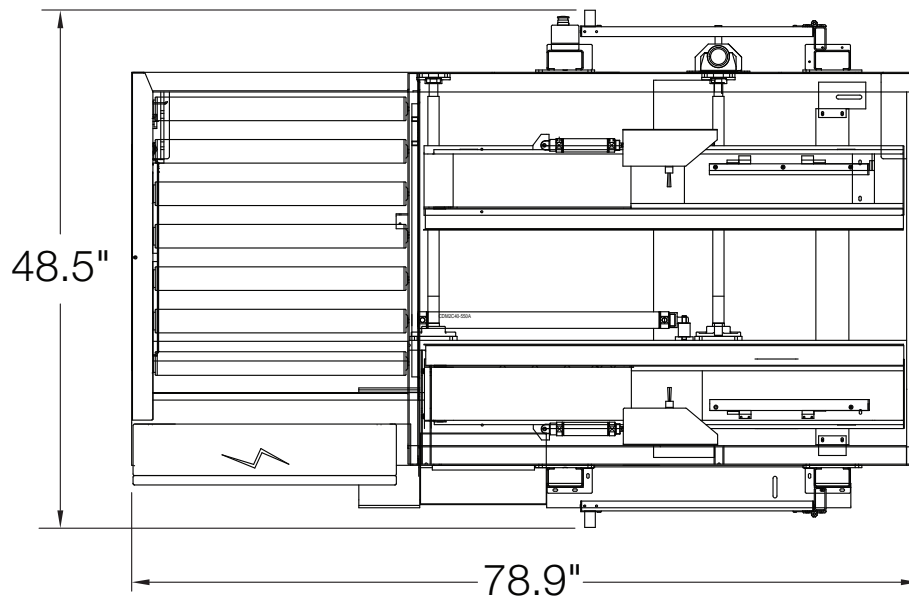

AT4E L-Feed Footprint

Note: Dimensions are all subject to change without prior notification. Call BestPack for pricing.