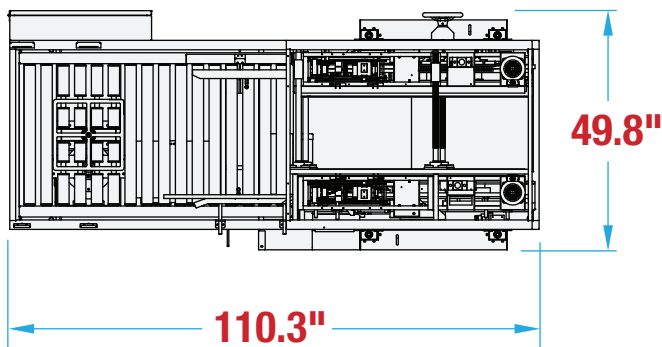

BESTPACK

AT4ES22S FOOTPRINT

FULLY AUTOMATIC 4-EDGE CARTON SEALER WITH STRAIGHT FEED

NO OPERATOR REQUIRED

UNIFORM CARTONS

4-EDGE SEAL

MACHINE MEASUREMENTS

110.3" X 49.8" X 60.5"
LENGTH WIDTH HEIGHT

TOP VIEW

SIDE VIEW

Note: Dimensions are all subject to change without prior notification. Call BestPack for pricing.