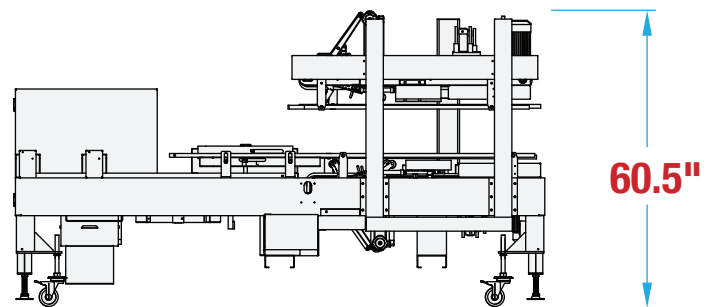

BESTPACK

AT4ES22S FOOTPRINT

FULLY AUTOMATIC 4-EDGE CARTON SEALER WITH STRAIGHT FEED

NO OPERATOR REQUIRED

UNIFORM CARTONS

4-EDGE SEAL

MACHINE MEASUREMENTS

110.3" X 49.8" X 60.5"
LENGTH WIDTH HEIGHT

TOP VIEW

SIDE VIEW

Note: Dimensions are all subject to change without prior notification. Call BestPack for pricing.