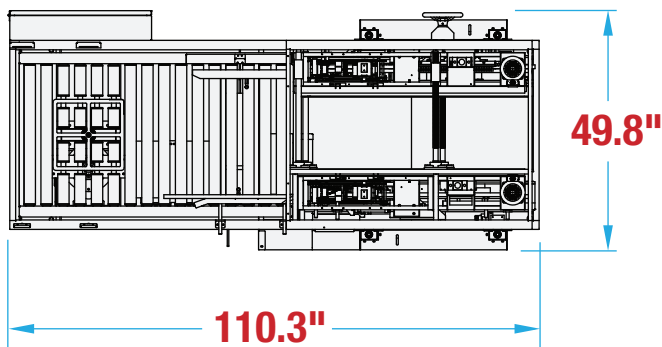

AT4ES22S FOOTPRINT

FULLY AUTOMATIC 4-EDGE CARTON SEALER WITH STRAIGHT FEED

FULLY AUTOMATIC

UNIFORM CARTONS

4-EDGE SEAL

MACHINE MEASUREMENTS

110.3" X 49.8" X 60.5"
LENGTH WIDTH HEIGHT

TOP VIEW

SIDE VIEW

Note: Dimensions are all subject to change without prior notification. Call BestPack for pricing.