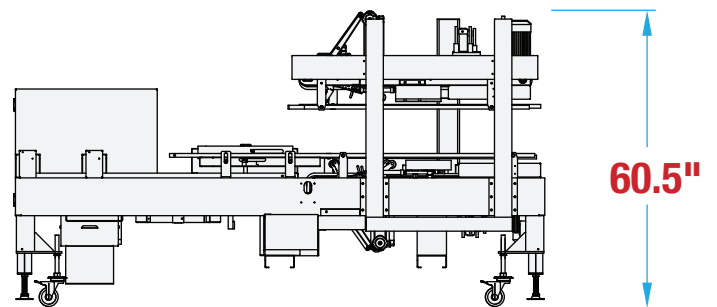

AT4ES22S FOOTPRINT

FULLY AUTOMATIC 4-EDGE CARTON SEALER WITH STRAIGHT FEED

FULLY AUTOMATIC

UNIFORM CARTONS

4-EDGE SEAL

MACHINE MEASUREMENTS

110.3" X 49.8" X 60.5"
LENGTH WIDTH HEIGHT

TOP VIEW

SIDE VIEW

Note: Dimensions are all subject to change without prior notification. Call BestPack for pricing.