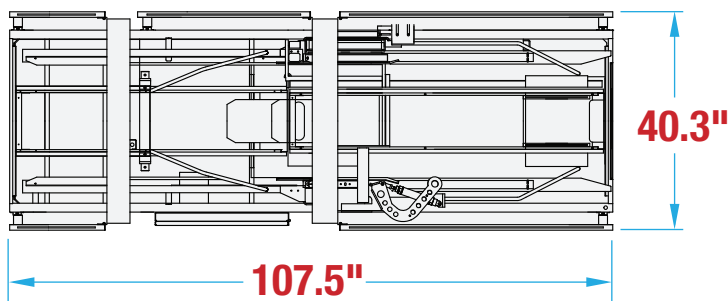

BESTPACK

ATFXU22 FOOTPRINT

AUTOMATIC FRUIT BOX CARTON SEALER

NO OPERATOR REQUIRED

UNIFORM CARTONS

TOP & BOTTOM SEAL

MACHINE MEASUREMENTS

107.5" x 40.3" x 58.7"

LENGTH

WIDTH

HEIGHT

TOP VIEW

SIDE VIEW

Note: Dimensions are all subject to change without prior notification. Call BestPack for pricing.