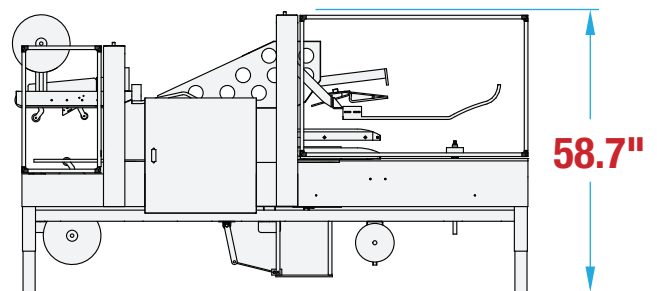

BESTPACK

ATFXU22 FOOTPRINT

AUTOMATIC FRUIT BOX CARTON SEALER

NO OPERATOR REQUIRED

UNIFORM CARTONS

TOP & BOTTOM SEAL

MACHINE MEASUREMENTS

107.5" x 40.3" x 58.7"

LENGTH

WIDTH

HEIGHT

TOP VIEW

SIDE VIEW

Note: Dimensions are all subject to change without prior notification. Call BestPack for pricing.