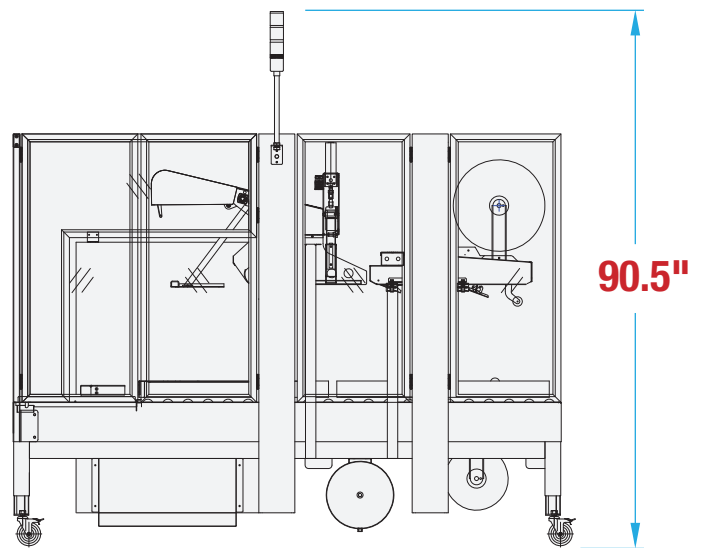

# CSX22 FOOTPRINT

FULLY AUTOMATIC RANDOM SIDEDRIVE CARTON SEALER

NO OPERATOR REQUIRED

RANDOM CARTONS

TOP & BOTTOM SEAL

## MACHINE MEASUREMENTS

95.8" X 40.0" X 90.5"  
LENGTH WIDTH HEIGHT

**TOP VIEW**

**SIDE VIEW**

Note: Dimensions are all subject to change without prior notification. Call BestPack for pricing.