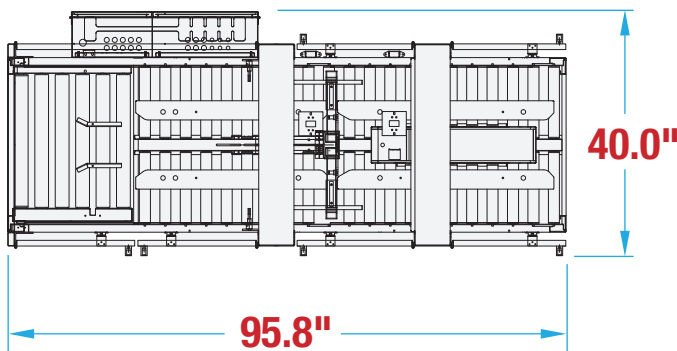

## MACHINE MEASUREMENTS

95.8" X 40.0" X 90.5"  
LENGTH WIDTH HEIGHT

**TOP VIEW**

**SIDE VIEW**

Note: Dimensions are all subject to change without prior notification. Call BestPack for pricing.