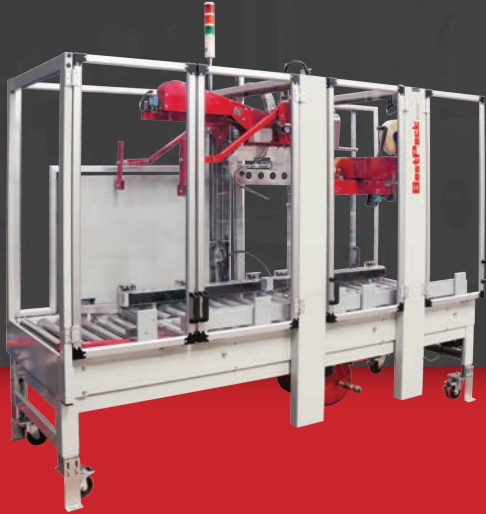

**BESTPACK**

# CSX22 SPARE PARTS KIT 2" FULLY AUTOMATIC RANDOM SIDEDRIVE

NO OPERATOR REQUIRED

RANDOM CARTONS

TOP & BOTTOM SEAL

2" Spare Parts Kit Part#:

# CSX22SPK

QUANTITY	PART NUMBER	DESCRIPTION
2	900600SBAC	Belt, 1860mm x 2" Black
2	N277.BA	Belt, 1650mm x 2" Black
2	27280031	Bearing, Ball 6003ZZ
2	27280091	Bearing, Ball 6202ZZ
2	27280141	Bearing, Ball 6903ZZ
2	L070S	Rubber, Coupler Spacer M35x12
2	A1122000	Coupler, Drive Belt M35x39
2	AC231300	Roller, Rubber Front 2"
2	AC232000	Roller, Rubber Rear 2"
2	10122	Blade, Cutter 2"
2	10096-1	Spring, Main (Top)
2	10096-2	Spring, Main (Bottom) Chrome
1	AC220502	Mandrel, Plastic 2" w/ Lock
2	10117	Bumper, Rubber M15x7
2	10116	Bushing, Bumper M8x7