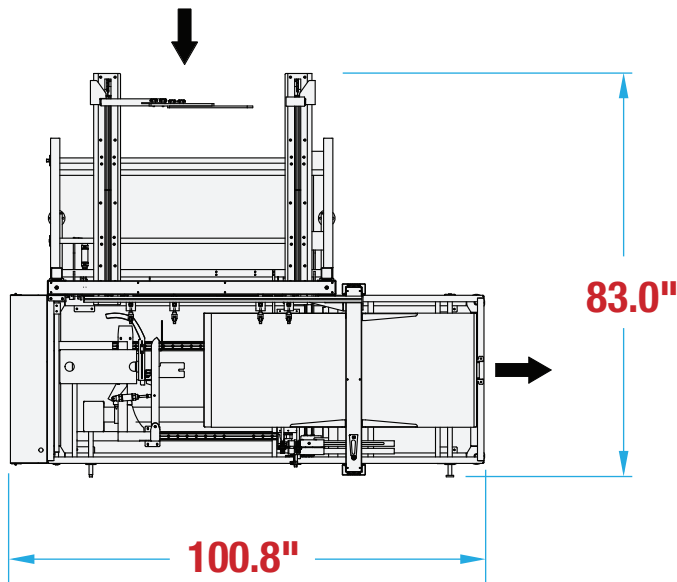

## AUTOMATIC L-TYPE SUCTION CUP CARTON ERECTOR

FULLY AUTOMATIC

UNIFORM CARTONS

BOTTOM SEAL ONLY

### MACHINE MEASUREMENTS

100.8" x 83.0" x 64.3"  
LENGTH                      WIDTH                      HEIGHT

#### SIDE VIEW

Note: Dimensions are all subject to change without prior notification. Call BestPack for pricing.