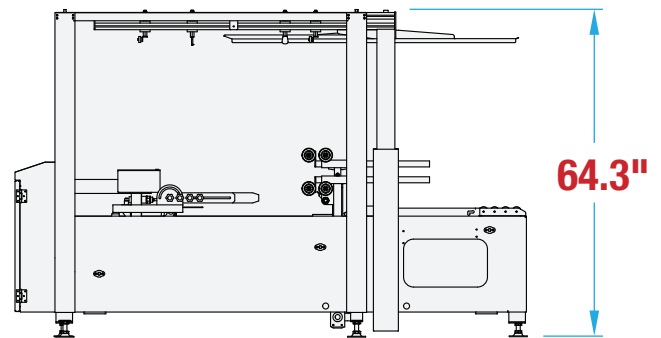

SIDE VIEW

Note: Dimensions are all subject to change without prior notification. Call BestPack for pricing.