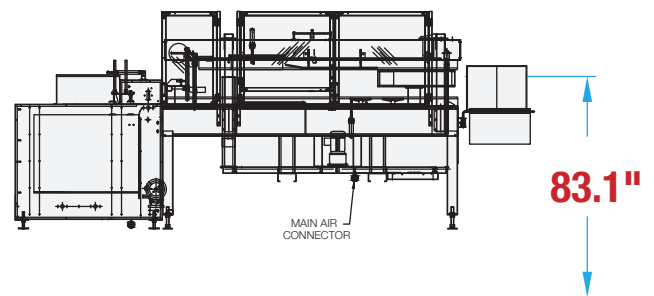

### MACHINE MEASUREMENTS

198.1" X 86.2" X 83.1"

LENGTH

WIDTH

HEIGHT

### TOP VIEW

### SIDE VIEW

Note: Dimensions are all subject to change without prior notification. Call BestPack for pricing.