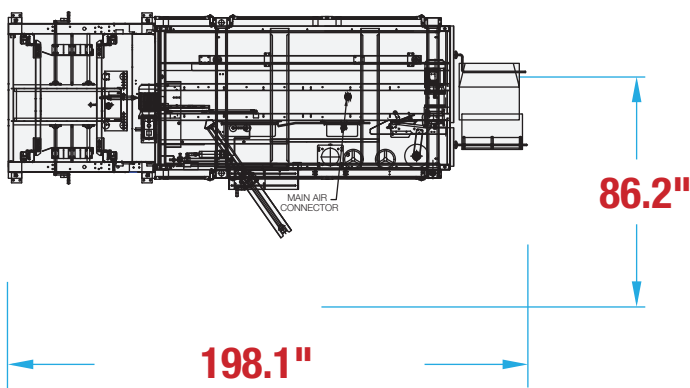

### MACHINE MEASUREMENTS

198.1" X 86.2" X 83.1"

LENGTH

WIDTH

HEIGHT

### TOP VIEW

### SIDE VIEW

Note: Dimensions are all subject to change without prior notification. Call BestPack for pricing.