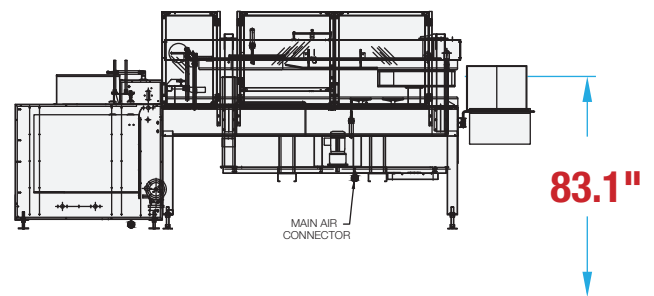

ESHT22 FOOTPRINT

AUTOMATIC L-TYPE SUCTION CUP CARTON ERECTOR

NO OPERATOR REQUIRED

UNIFORM CARTONS

BOTTOM SEAL ONLY

MACHINE MEASUREMENTS

198.1" X 86.2" X 83.1"

LENGTH WIDTH HEIGHT

TOP VIEW

SIDE VIEW

Note: Dimensions are all subject to change without prior notification. Call BestPack for pricing.