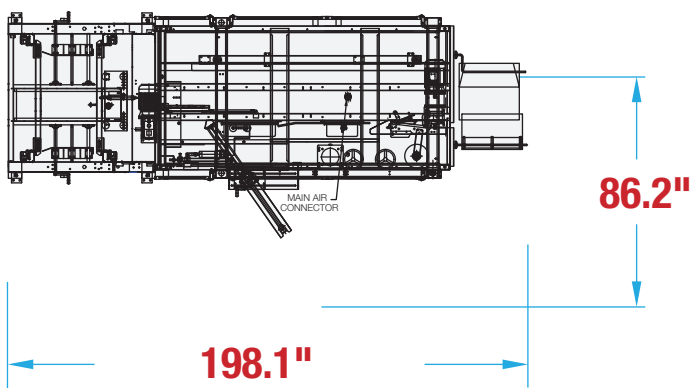

ESHT22 FOOTPRINT

AUTOMATIC L-TYPE SUCTION CUP CARTON ERECTOR

NO OPERATOR REQUIRED

UNIFORM CARTONS

BOTTOM SEAL ONLY

MACHINE MEASUREMENTS

198.1" X 86.2" X 83.1"

LENGTH WIDTH HEIGHT

TOP VIEW

SIDE VIEW

Note: Dimensions are all subject to change without prior notification. Call BestPack for pricing.