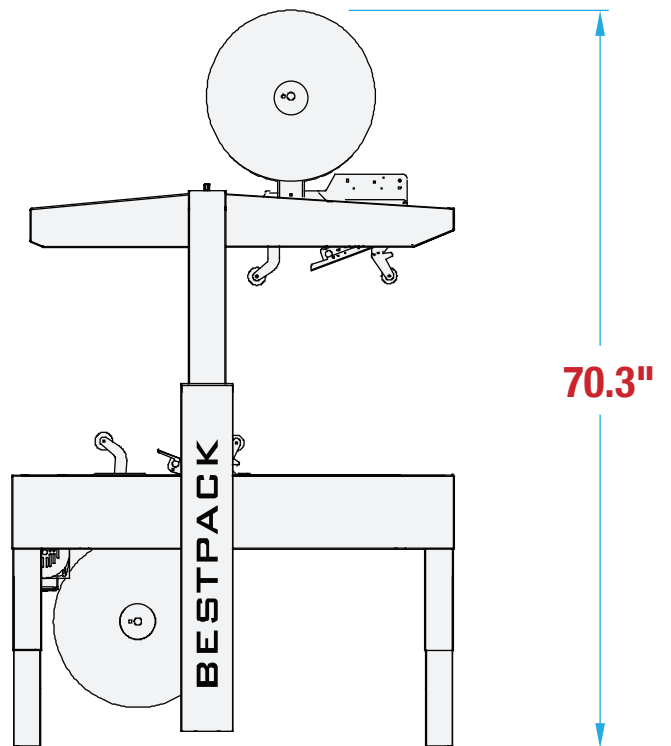

### MACHINE MEASUREMENTS

42.0" x 28.8" x 70.3"

LENGTH

WIDTH

HEIGHT

### TOP VIEW

### SIDE VIEW

Note: Dimensions are all subject to change without prior notification. Call BestPack for pricing.