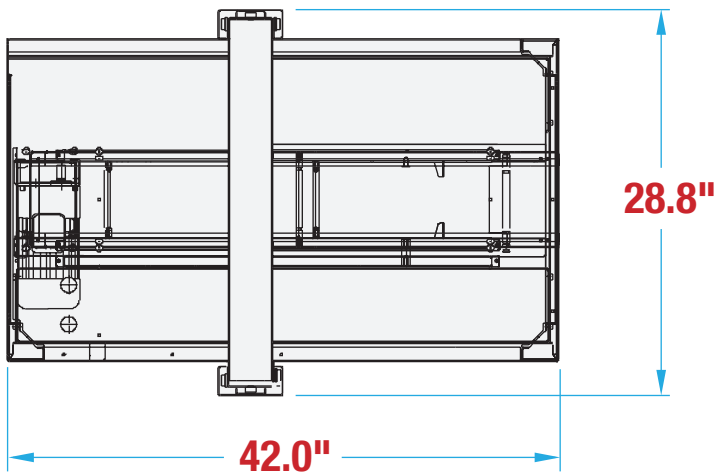

### MACHINE MEASUREMENTS

42.0" x 28.8" x 70.3"

LENGTH

WIDTH

HEIGHT

### SIDE VIEW

Note: Dimensions are all subject to change without prior notification. Call BestPack for pricing.