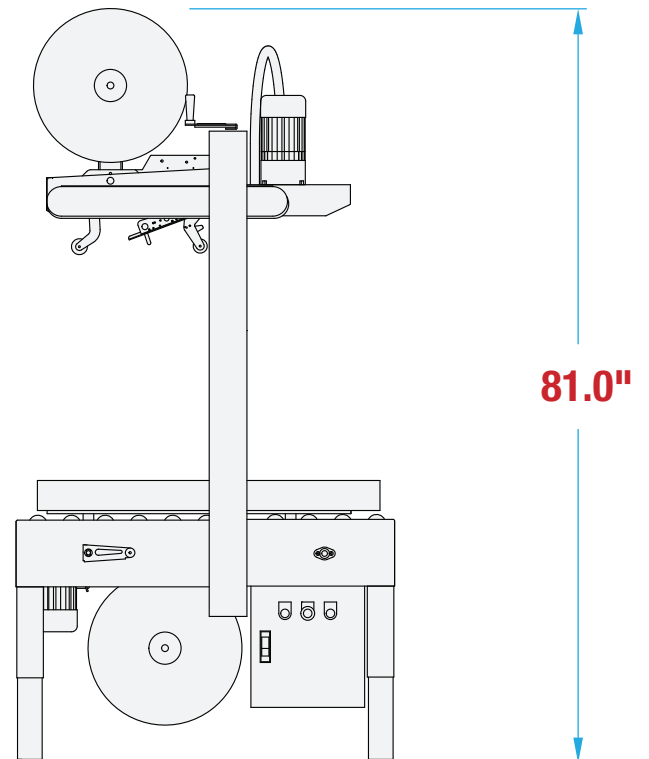

## MANUAL QUAD DRIVE CARTON SEALER

OPERATOR REQUIRED

UNIFORM CARTONS

TOP & BOTTOM SEAL

### MACHINE MEASUREMENTS

39.5" x 43.0" x 81.0"  
LENGTH WIDTH HEIGHT

### SIDE VIEW

Note: Dimensions are all subject to change without prior notification. Call BestPack for pricing.