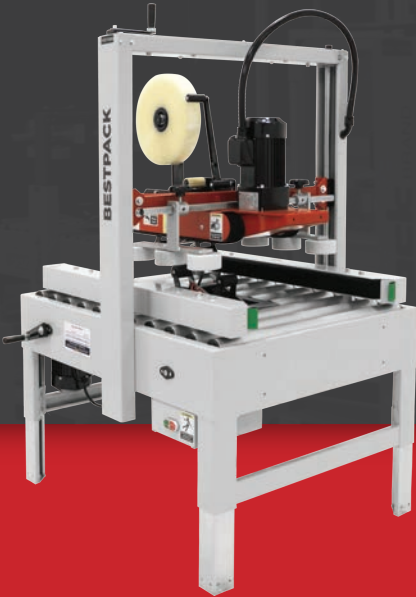

# MQ33 FOOTPRINT

## MANUAL QUAD DRIVE CARTON SEALER

OPERATOR REQUIRED

UNIFORM CARTONS

TOP & BOTTOM SEAL

### MACHINE MEASUREMENTS

39.5" x 43.0" x 81.0"  
LENGTH WIDTH HEIGHT