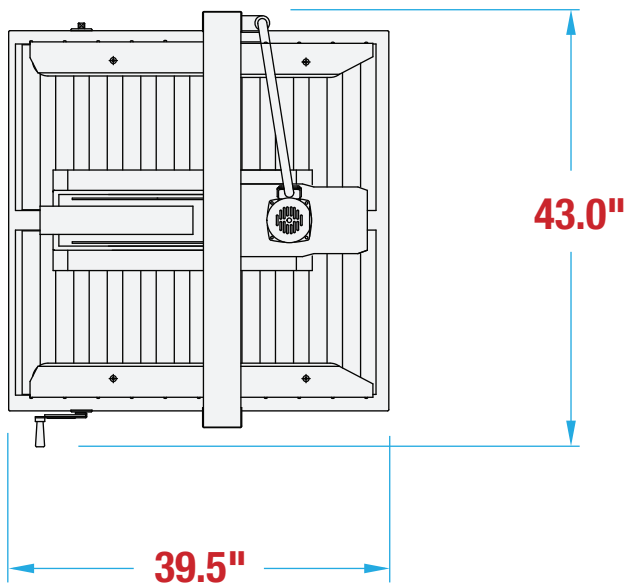

## MANUAL QUAD DRIVE CARTON SEALER

OPERATOR REQUIRED

UNIFORM CARTONS

TOP & BOTTOM SEAL

### MACHINE MEASUREMENTS

39.5" x 43.0" x 81.0"  
LENGTH WIDTH HEIGHT

### TOP VIEW

### SIDE VIEW

Note: Dimensions are all subject to change without prior notification. Call BestPack for pricing.