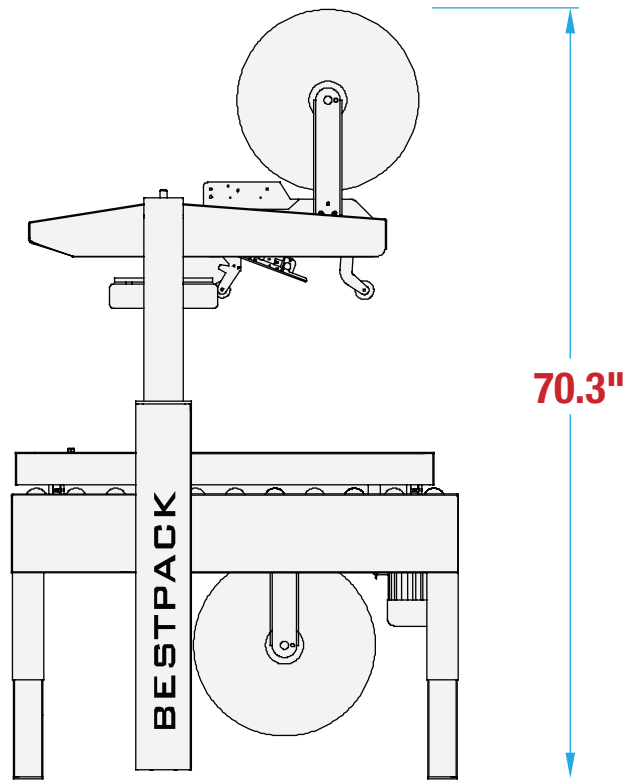

BESTPACK

MSD22-6 FOOTPRINT

MANUAL SIDEDRIVE DUAL MAST CARTON SEALER

OPERATOR REQUIRED

UNIFORM CARTONS

TOP & BOTTOM SEAL

MACHINE MEASUREMENTS

39.5" X 32.8" X 70.3"
LENGTH WIDTH HEIGHT

TOP VIEW

SIDE VIEW

Note: Dimensions are all subject to change without prior notification. Call BestPack for pricing.