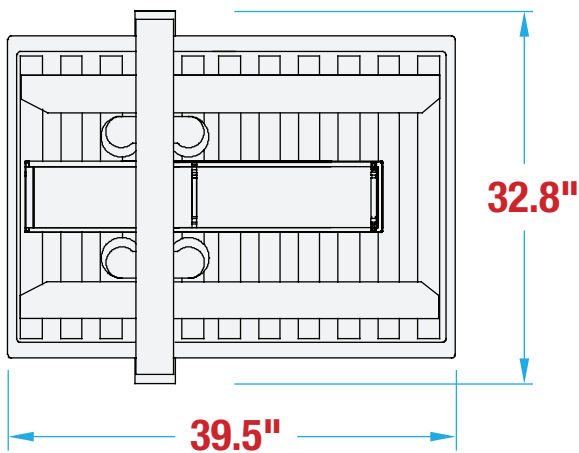

BESTPACK

MSD22-6 FOOTPRINT

MANUAL SIDEDRIVE DUAL MAST CARTON SEALER

OPERATOR REQUIRED

UNIFORM CARTONS

TOP & BOTTOM SEAL

MACHINE MEASUREMENTS

39.5" X 32.8" X 70.3"
LENGTH WIDTH HEIGHT

TOP VIEW

SIDE VIEW

Note: Dimensions are all subject to change without prior notification. Call BestPack for pricing.