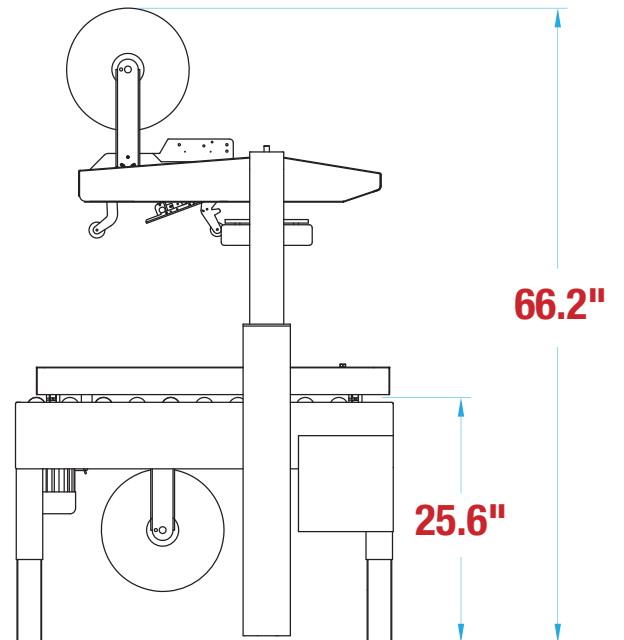

MANUAL SIDEDRIVE STAINLESS STEEL SEALER MSD22-S FOOTPRINT

**WANT TO KNOW MORE
ABOUT THIS MACHINE?**

SCAN HERE TO LEARN MORE ABOUT THIS MACHINE

**MACHINE
MEASUREMENTS:**

39.5"
LENGTH

X

28.5"
WIDTH

X

66.2"
HEIGHT

TOP VIEW

SIDE VIEW

Note: Dimensions are all subject to change without prior notification. Call BestPack for pricing.