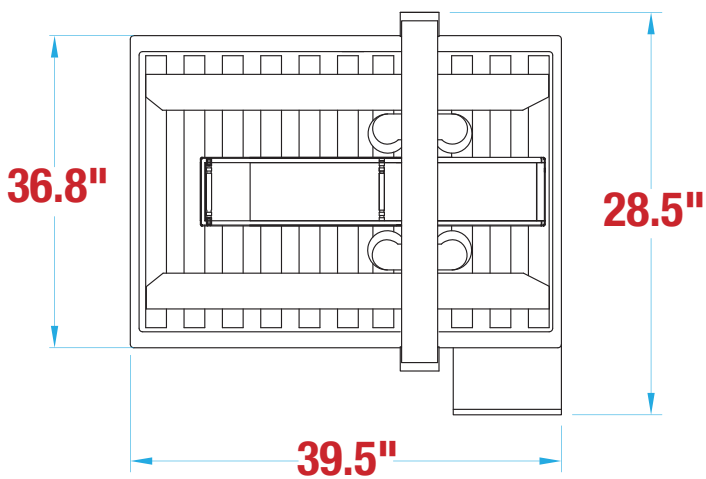

MANUAL SIDEDRIVE STAINLESS STEEL SEALER MSD22-S FOOTPRINT

**WANT TO KNOW MORE
ABOUT THIS MACHINE?**

SCAN HERE TO LEARN MORE ABOUT THIS MACHINE

**MACHINE
MEASUREMENTS:**

39.5"
LENGTH

X

28.5"
WIDTH

X

66.2"
HEIGHT

TOP VIEW

SIDE VIEW

Note: Dimensions are all subject to change without prior notification. Call BestPack for pricing.