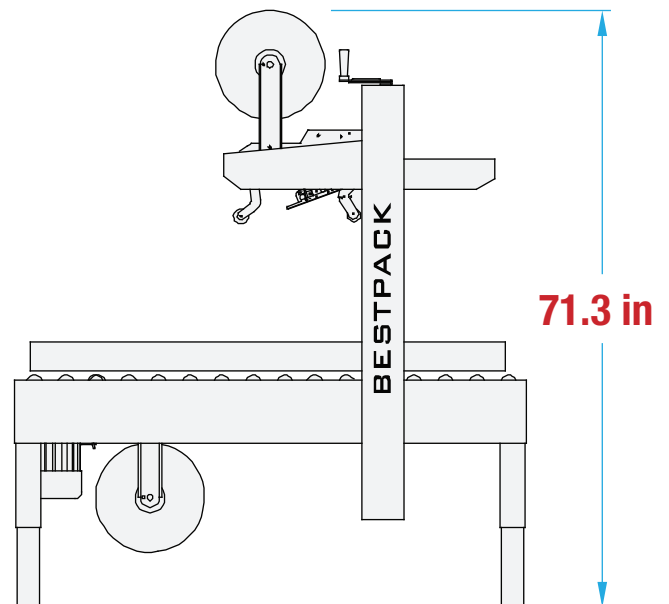

## MANUAL SIDEDRIVE LOW PROFILE CARTON SEALER

OPERATOR REQUIRED

UNIFORM CARTONS

TOP & BOTTOM SEAL

### MACHINE MEASUREMENTS

56.7 in x 33.7 in x 71.3 in  
LENGTH WIDTH HEIGHT

#### TOP VIEW

#### SIDE VIEW

Note: Dimensions are all subject to change without prior notification. Call BestPack for pricing.