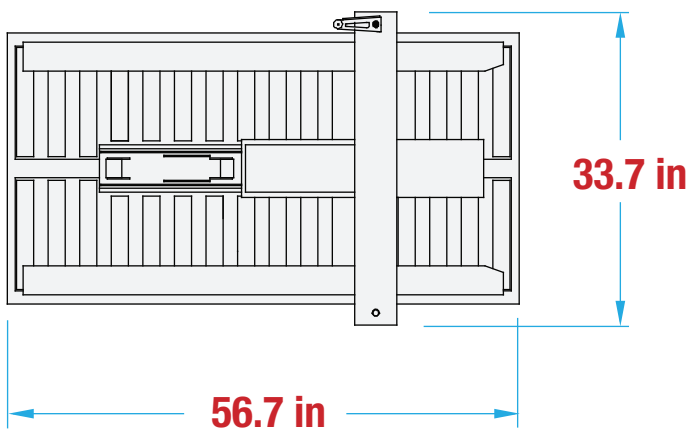

MSL22 FOOTPRINT

MANUAL SIDEDRIVE LOW PROFILE CARTON SEALER

OPERATOR REQUIRED

UNIFORM CARTONS

TOP & BOTTOM SEAL

MACHINE MEASUREMENTS

56.7 in x 33.7 in x 71.3 in
LENGTH WIDTH HEIGHT

TOP VIEW

SIDE VIEW

Note: Dimensions are all subject to change without prior notification. Call BestPack for pricing.