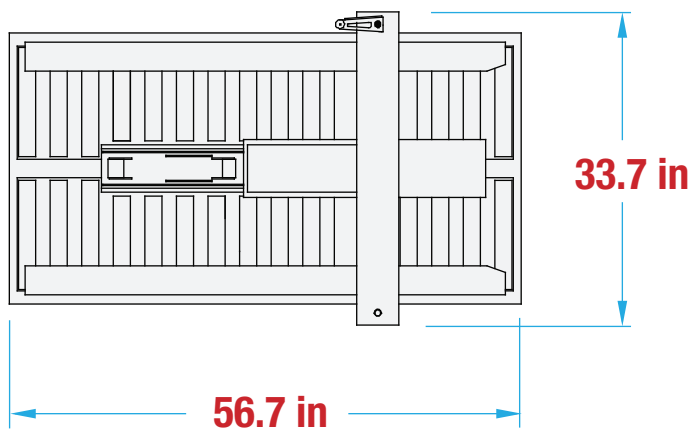

MSL22 FOOTPRINT

MANUAL SIDEDRIVE LOW PROFILE CARTON SEALER

OPERATOR REQUIRED

UNIFORM CARTONS

TOP & BOTTOM SEAL

MACHINE MEASUREMENTS

56.7 in x 33.7 in x 71.3 in

LENGTH

WIDTH

HEIGHT

TOP VIEW

SIDE VIEW

Note: Dimensions are all subject to change without prior notification. Call BestPack for pricing.