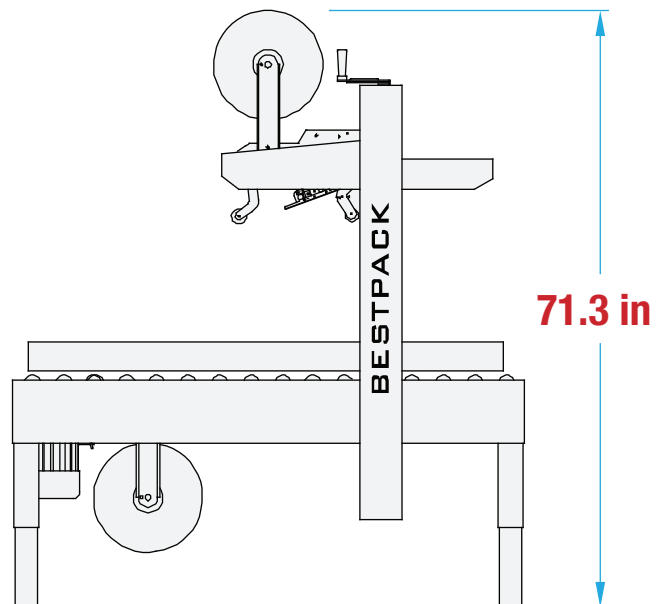

MSL22 FOOTPRINT

MANUAL SIDEDRIVE LOW PROFILE CARTON SEALER

OPERATOR REQUIRED

UNIFORM CARTONS

TOP & BOTTOM SEAL

MACHINE MEASUREMENTS

56.7 in x 33.7 in x 71.3 in

LENGTH

WIDTH

HEIGHT

TOP VIEW

SIDE VIEW

Note: Dimensions are all subject to change without prior notification. Call BestPack for pricing.