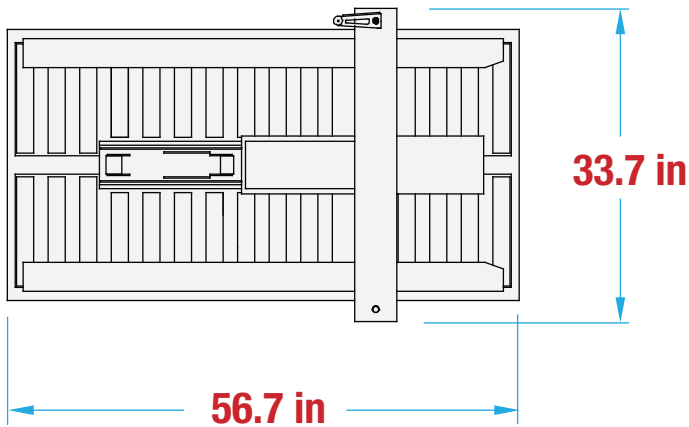

### MACHINE MEASUREMENTS

56.7 in x 33.7 in x 71.3 in

LENGTH

WIDTH

HEIGHT

### TOP VIEW

### SIDE VIEW

Note: Dimensions are all subject to change without prior notification. Call BestPack for pricing.