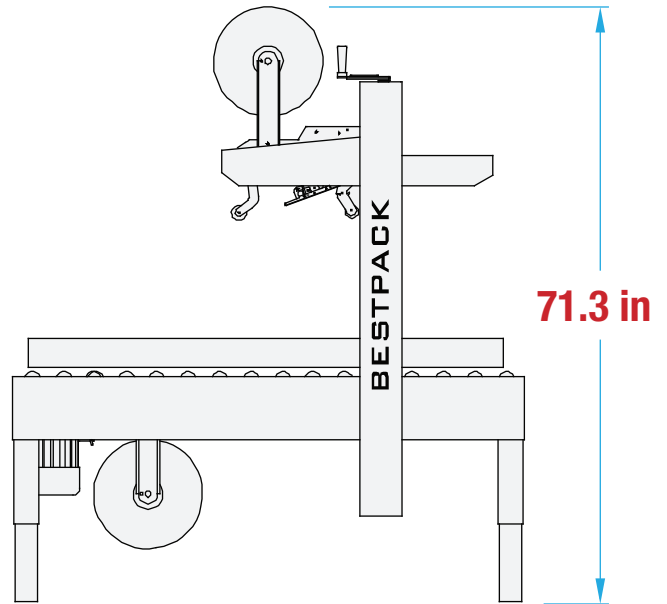

## MANUAL SIDEDRIVE LOW PROFILE CARTON SEALER

OPERATOR REQUIRED

UNIFORM CARTONS

TOP & BOTTOM SEAL

### MACHINE MEASUREMENTS

56.7 in x 33.7 in x 71.3 in

LENGTH

WIDTH

HEIGHT

### TOP VIEW

### SIDE VIEW

Note: Dimensions are all subject to change without prior notification. Call BestPack for pricing.