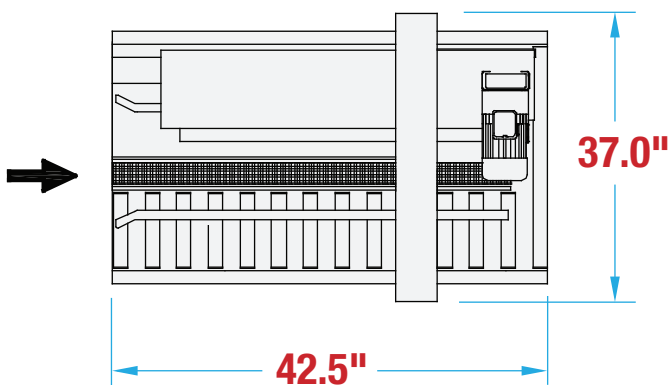

BESTPACK

MT1E11 FOOTPRINT

MANUAL TOP & BOTTOM 1 EDGE CARTON SEALER

OPERATOR REQUIRED

UNIFORM CARTONS

1-EDGE SEAL

MACHINE MEASUREMENTS

42.5" x 37.0" x 50.5"
LENGTH   WIDTH   HEIGHT

TOP VIEW

SIDE VIEW

Note: Dimensions are all subject to change without prior notification. Call BestPack for pricing.