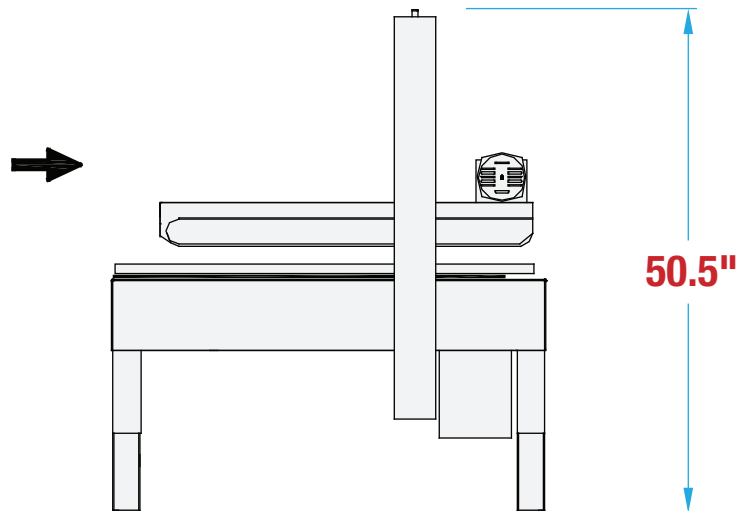

SIDE VIEW

Note: Dimensions are all subject to change without prior notification. Call BestPack for pricing.