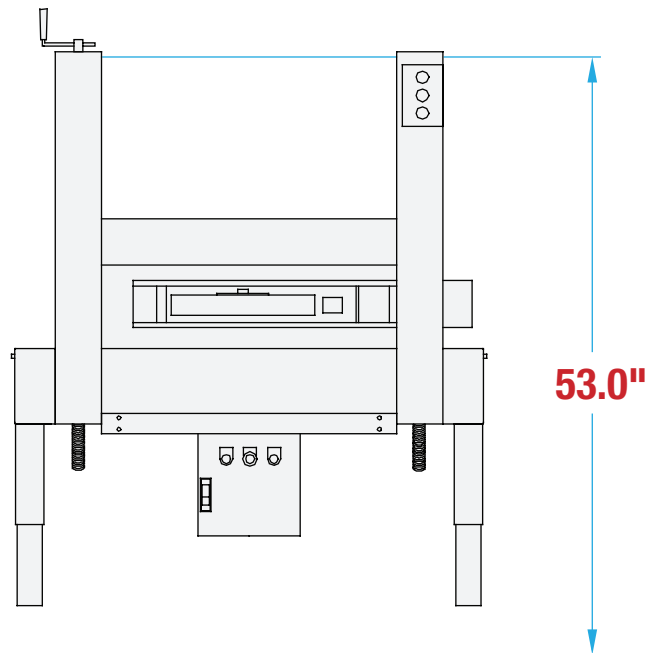

BESTPACK

MTSS22 FOOTPRINT

MANUAL SIDE SEALING CARTON SEALER

OPERATOR REQUIRED

UNIFORM CARTONS

SIDE SEAL

MACHINE MEASUREMENTS

45.5" X 33.6" X 53.0"
LENGTH WIDTH HEIGHT

TOP VIEW

SIDE VIEW

Note: Dimensions are all subject to change without prior notification. Call BestPack for pricing.