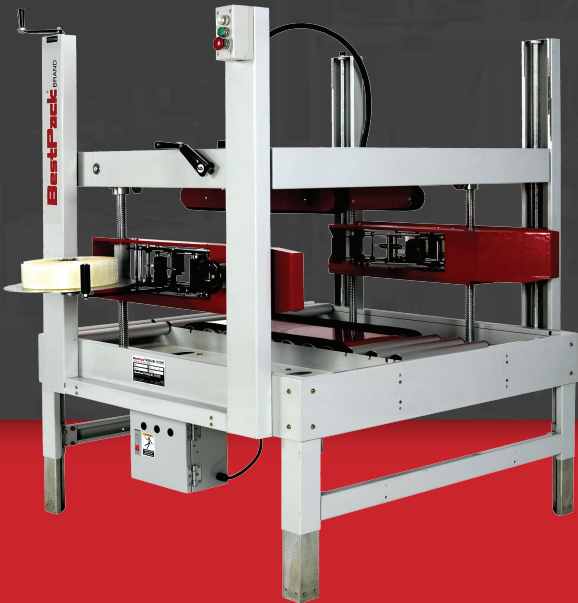

BESTPACK

MTSS22 FOOTPRINT

MANUAL SIDE SEALING CARTON SEALER

OPERATOR REQUIRED

UNIFORM CARTONS

SIDE SEAL

MACHINE MEASUREMENTS

45.5" X 33.6" X 53.0"
LENGTH WIDTH HEIGHT

TOP VIEW

SIDE VIEW

Note: Dimensions are all subject to change without prior notification. Call BestPack for pricing.