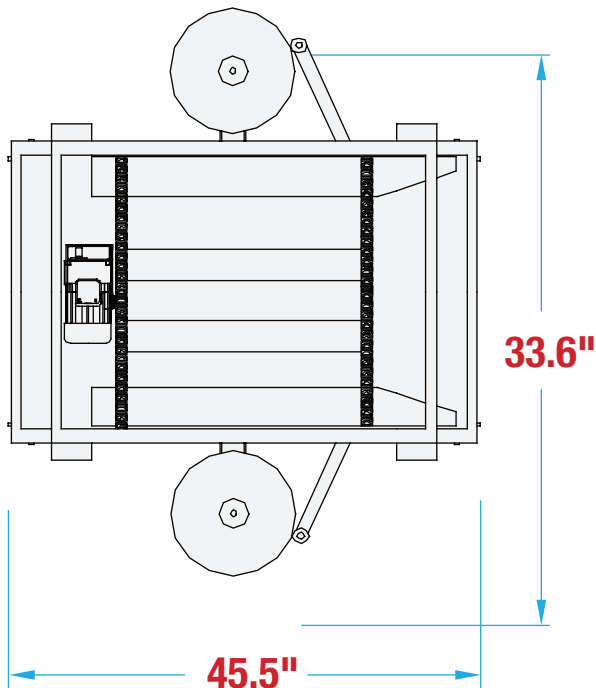

BESTPACK

MTSS22 FOOTPRINT

MANUAL SIDE SEALING CARTON SEALER

OPERATOR REQUIRED

UNIFORM CARTONS

SIDE SEAL

MACHINE MEASUREMENTS

45.5" X 33.6" X 53.0"
LENGTH WIDTH HEIGHT

TOP VIEW

SIDE VIEW

Note: Dimensions are all subject to change without prior notification. Call BestPack for pricing.