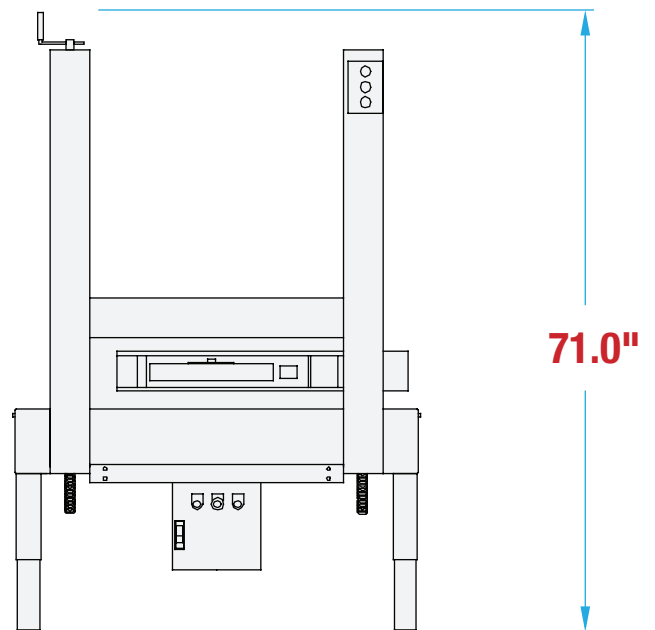

MTSS33 FOOTPRINT

MANUAL SIDE SEALING CARTON SEALER

OPERATOR REQUIRED

UNIFORM CARTONS

SIDE SEAL

MACHINE MEASUREMENTS

45.5" x 52.0" x 71.0"
LENGTH WIDTH HEIGHT

TOP VIEW

SIDE VIEW

Note: Dimensions are all subject to change without prior notification. Call BestPack for pricing.