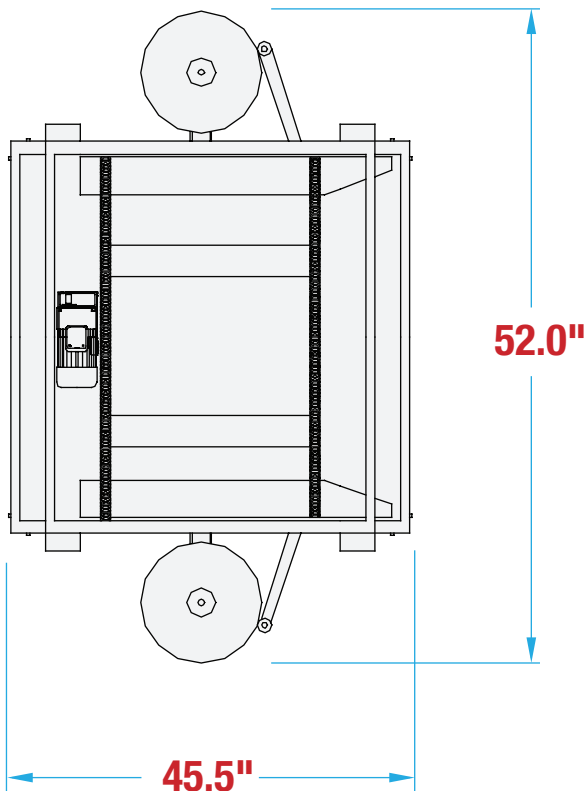

MTSS33 FOOTPRINT

MANUAL SIDE SEALING CARTON SEALER

OPERATOR REQUIRED

UNIFORM CARTONS

SIDE SEAL

MACHINE MEASUREMENTS

45.5" x 52.0" x 71.0"
LENGTH WIDTH HEIGHT

TOP VIEW

SIDE VIEW

Note: Dimensions are all subject to change without prior notification. Call BestPack for pricing.