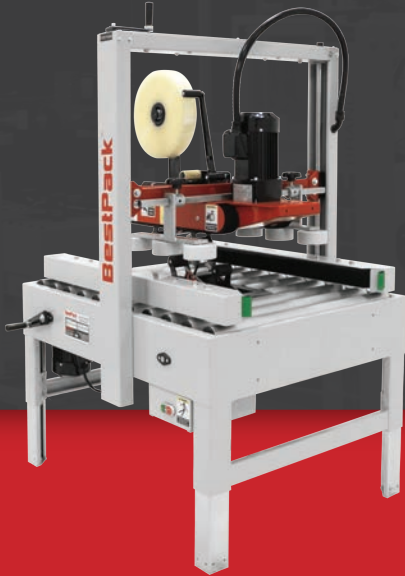

RQ22 FOOTPRINT

RANDOM QUAD DRIVE CARTON SEALER

OPERATOR REQUIRED

RANDOM CARTONS

TOP & BOTTOM SEAL

MACHINE MEASUREMENTS

42.8" x 34.6" x 57.5"
LENGTH WIDTH HEIGHT

TOP VIEW

SIDE VIEW

Note: Dimensions are all subject to change without prior notification. Call BestPack for pricing.