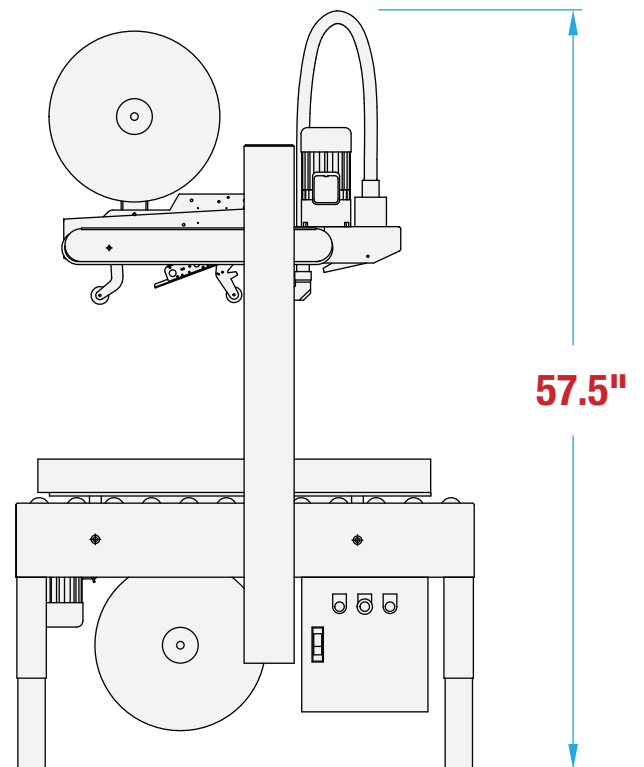

RQ22 FOOTPRINT

RANDOM QUAD DRIVE CARTON SEALER

OPERATOR REQUIRED

RANDOM CARTONS

TOP & BOTTOM SEAL

MACHINE MEASUREMENTS

42.8" x 34.6" x 57.5"
LENGTH WIDTH HEIGHT

TOP VIEW

SIDE VIEW

Note: Dimensions are all subject to change without prior notification. Call BestPack for pricing.