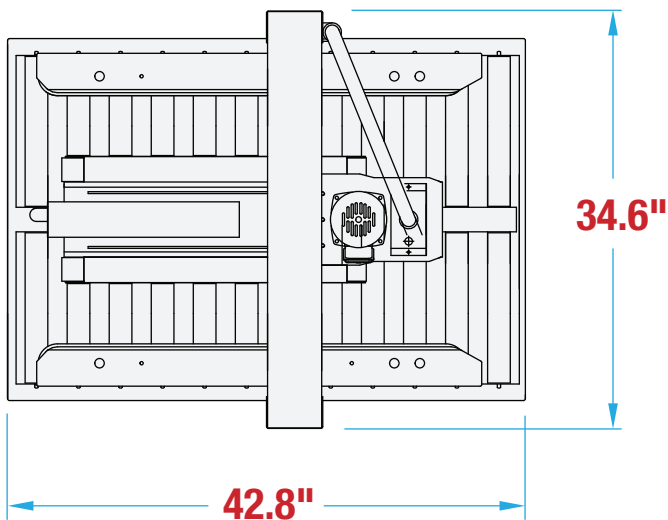

RQ22 FOOTPRINT

RANDOM QUAD DRIVE CARTON SEALER

OPERATOR REQUIRED

RANDOM CARTONS

TOP & BOTTOM SEAL

MACHINE MEASUREMENTS

42.8" x 34.6" x 57.5"
LENGTH WIDTH HEIGHT

TOP VIEW

SIDE VIEW

Note: Dimensions are all subject to change without prior notification. Call BestPack for pricing.