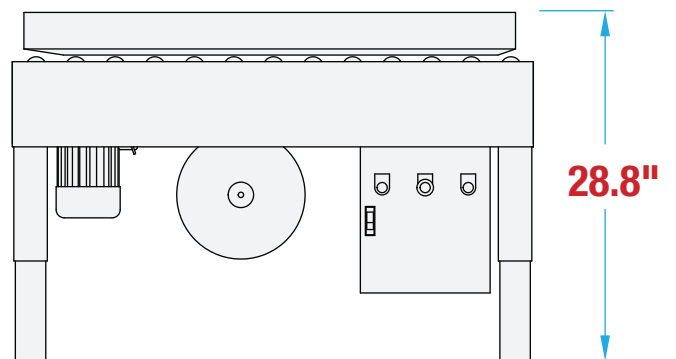

RS20 FOOTPRINT

BOTTOM ONLY CARTON SEALER

OPERATOR REQUIRED

RANDOM CARTONS

BOTTOM SEAL ONLY

MACHINE MEASUREMENTS

42.9" X 30.0" X 28.8"
LENGTH WIDTH HEIGHT

TOP VIEW

SIDE VIEW

Note: Dimensions are all subject to change without prior notification. Call BestPack for pricing.