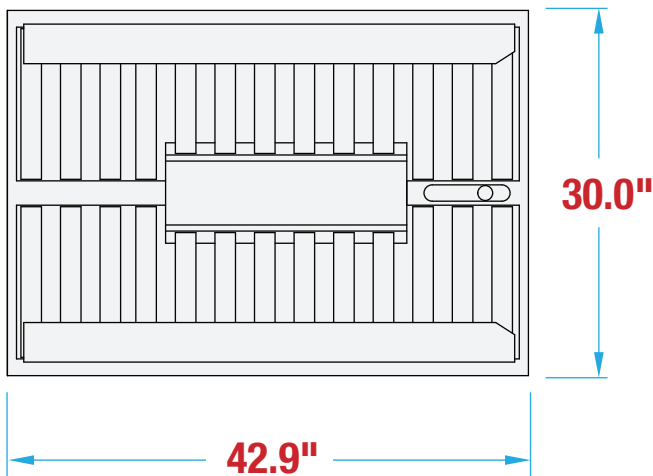

RS20 FOOTPRINT

BOTTOM ONLY CARTON SEALER

OPERATOR REQUIRED

RANDOM CARTONS

BOTTOM SEAL ONLY

MACHINE MEASUREMENTS

42.9" X 30.0" X 28.8"
LENGTH WIDTH HEIGHT

TOP VIEW

SIDE VIEW

Note: Dimensions are all subject to change without prior notification. Call BestPack for pricing.