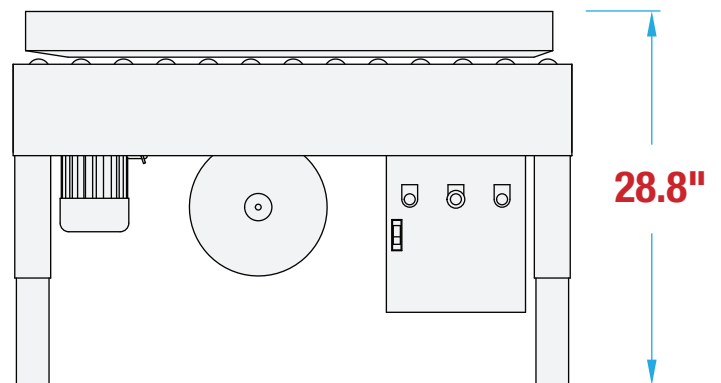

SIDE VIEW

Note: Dimensions are all subject to change without prior notification. Call BestPack for pricing.