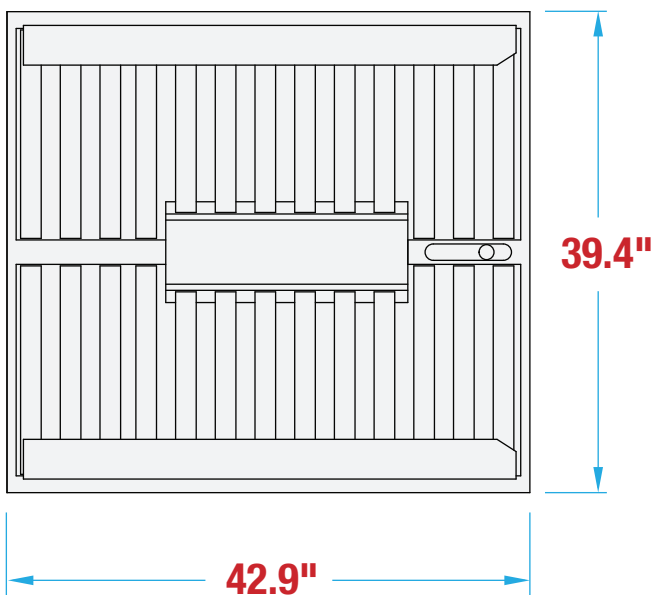

## BOTTOM ONLY CARTON SEALER

OPERATOR REQUIRED

RANDOM CARTONS

BOTTOM SEAL ONLY

### MACHINE MEASUREMENTS

42.9" X 39.4" X 28.8"  
LENGTH WIDTH HEIGHT

#### SIDE VIEW

Note: Dimensions are all subject to change without prior notification. Call BestPack for pricing.