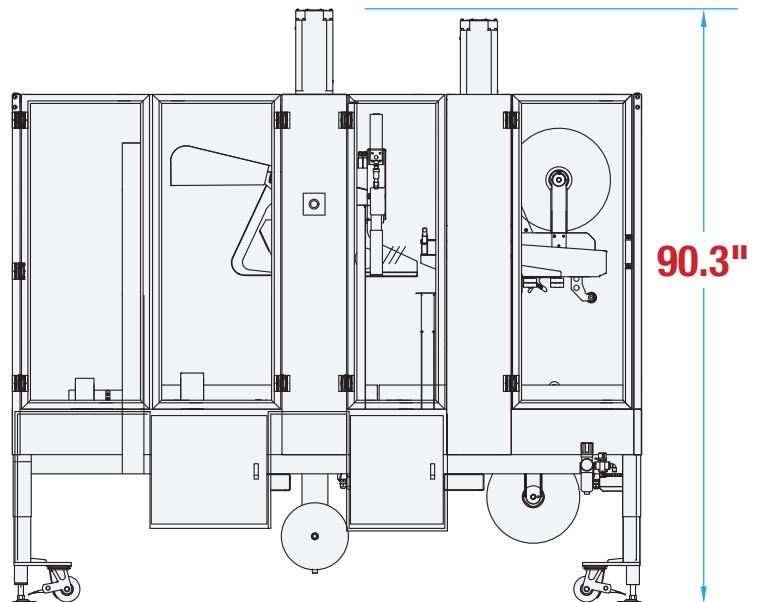

# CSS22 FOOTPRINT

FULLY AUTOMATIC SERVO RANDOM SIDEDRIVE CARTON SEALER

TOP & BOTTOM SEAL

NO OPERATOR REQUIRED

RANDOM CARTONS

## MACHINE MEASUREMENTS

95.9" x 48.5" x 90.3"  
LENGTH x WIDTH x HEIGHT

**TOP VIEW**

**SIDE VIEW**

Note: Dimensions are all subject to change without prior notification. Call BestPack for pricing.

### CONTROL PANEL MEASUREMENTS

49.2" x 18.1" x 55.1"  
LENGTH x WIDTH x HEIGHT

**TOP VIEW**

**SIDE VIEW**

**FRONT VIEW**

Note: Dimensions are all subject to change without prior notification. Call BestPack for pricing.