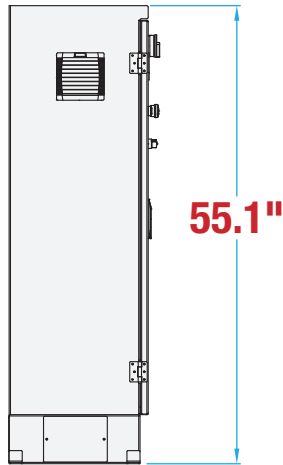

## MACHINE MEASUREMENTS

95.9" x 48.5" x 90.3"  
LENGTH x WIDTH x HEIGHT

**TOP VIEW**

**SIDE VIEW**

Note: Dimensions are all subject to change without prior notification. Call BestPack for pricing.

## CONTROL PANEL

TOP & BOTTOM SEAL

NO OPERATOR REQUIRED

RANDOM CARTONS

### CONTROL PANEL MEASUREMENTS

49.2" x 18.1" x 55.1"  
LENGTH x WIDTH x HEIGHT

**TOP VIEW**

**SIDE VIEW**

**FRONT VIEW**

Note: Dimensions are all subject to change without prior notification. Call BestPack for pricing.