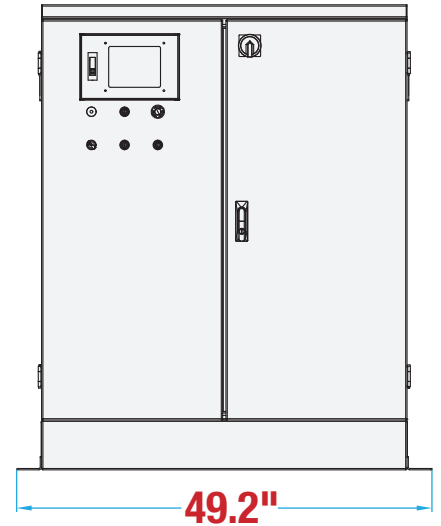

## MACHINE MEASUREMENTS

95.9" x 48.5" x 90.3"  
LENGTH x WIDTH x HEIGHT

**TOP VIEW**

**SIDE VIEW**

Note: Dimensions are all subject to change without prior notification. Call BestPack for pricing.

### CONTROL PANEL MEASUREMENTS

49.2" x 18.1" x 55.1"  
LENGTH x WIDTH x HEIGHT

**TOP VIEW**

**SIDE VIEW**

**FRONT VIEW**

Note: Dimensions are all subject to change without prior notification. Call BestPack for pricing.