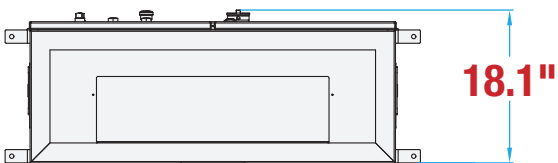

## MACHINE MEASUREMENTS

95.9" x 48.5" x 90.3"  
LENGTH x WIDTH x HEIGHT

**TOP VIEW**

**SIDE VIEW**

Note: Dimensions are all subject to change without prior notification. Call BestPack for pricing.

## CONTROL PANEL

TOP & BOTTOM SEAL

NO OPERATOR REQUIRED

RANDOM CARTONS

### CONTROL PANEL MEASUREMENTS

49.2" x 18.1" x 55.1"  
LENGTH x WIDTH x HEIGHT

**TOP VIEW**

**SIDE VIEW**

**FRONT VIEW**

Note: Dimensions are all subject to change without prior notification. Call BestPack for pricing.