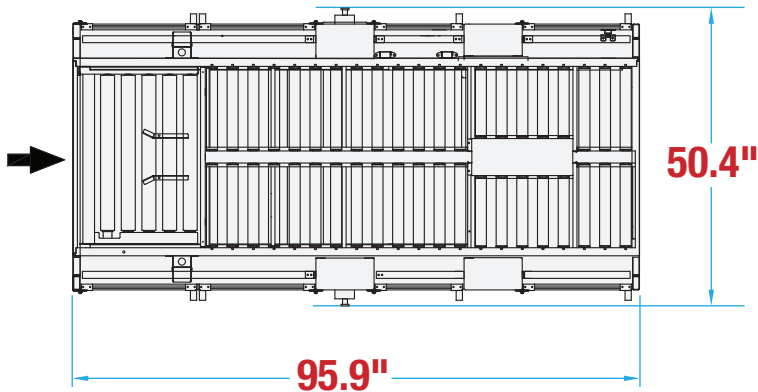

# CSS22 FOOTPRINT

FULLY AUTOMATIC SERVO RANDOM SIDEDRIVE CARTON SEALER

TOP & BOTTOM SEAL

NO OPERATOR REQUIRED

RANDOM CARTONS

## MACHINE MEASUREMENTS

95.9" x 48.5" x 90.3"  
LENGTH x WIDTH x HEIGHT

**TOP VIEW**

**SIDE VIEW**

Note: Dimensions are all subject to change without prior notification. Call BestPack for pricing.

### CONTROL PANEL MEASUREMENTS

49.2" x 18.1" x 55.1"  
LENGTH x WIDTH x HEIGHT

**TOP VIEW**

**SIDE VIEW**

**FRONT VIEW**

Note: Dimensions are all subject to change without prior notification. Call BestPack for pricing.