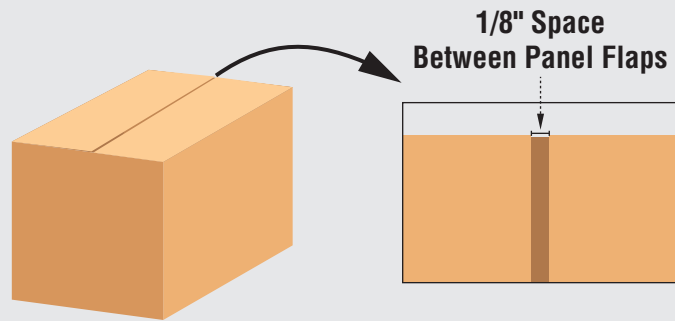

# Model ELVS

Recommended Corrugated Specifications  
for BestPack Vertical Case Erector

**01**  
Slots must extend  
1/8" below score line.

**02**  
The Flap Length is to be Made  
Shy Cut or Scant Cut so that  
when the Side Panel Flaps are  
Folded Closed there is a 1/8"  
Space Between them.

**03**  
Scoring should be male  
to female with female  
on the interior surface.