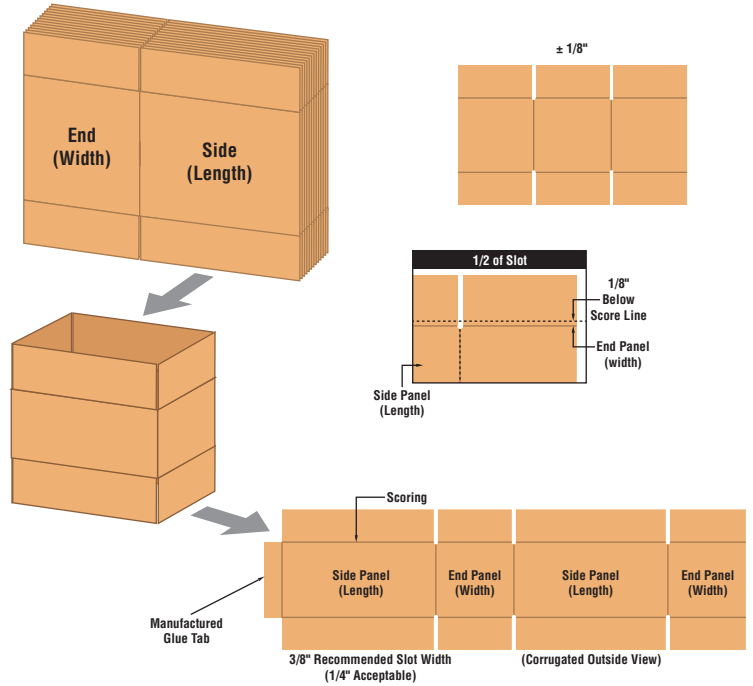

Left Justified ELVS