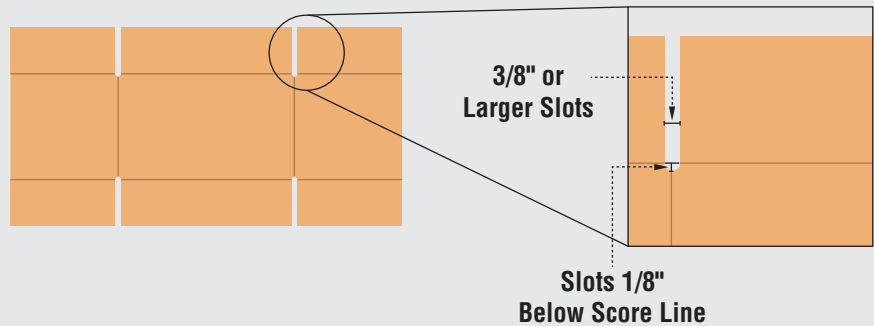

Rectangular Cartons

# Model ELVS

Recommended Corrugated Specifications  
for BestPack Vertical Case Erector

**01**  
Slots must extend  
1/8" below score line.

**02**  
The Flap Length is to be Made  
Shy Cut or Scant Cut so that  
when the Side Panel Flaps are  
Folded Closed there is a 1/8"  
Space Between them.

**03**  
Scoring should be male  
to female with female  
on the interior surface.