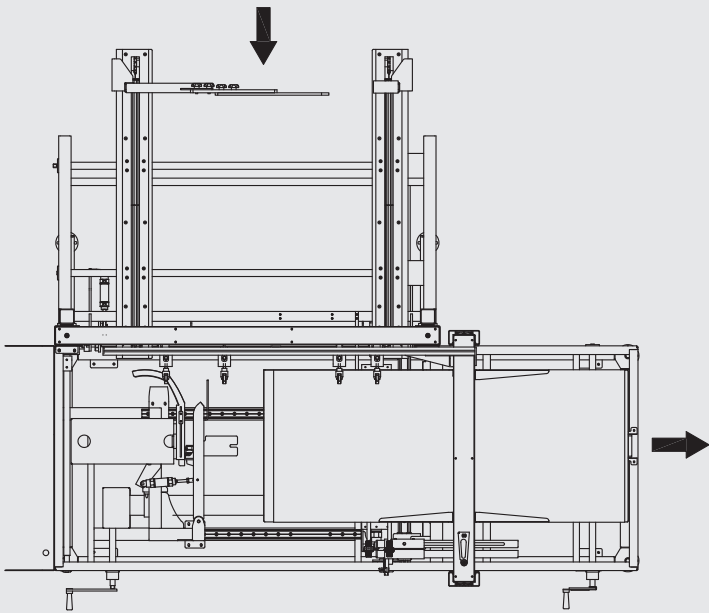

Left Justified ELVS