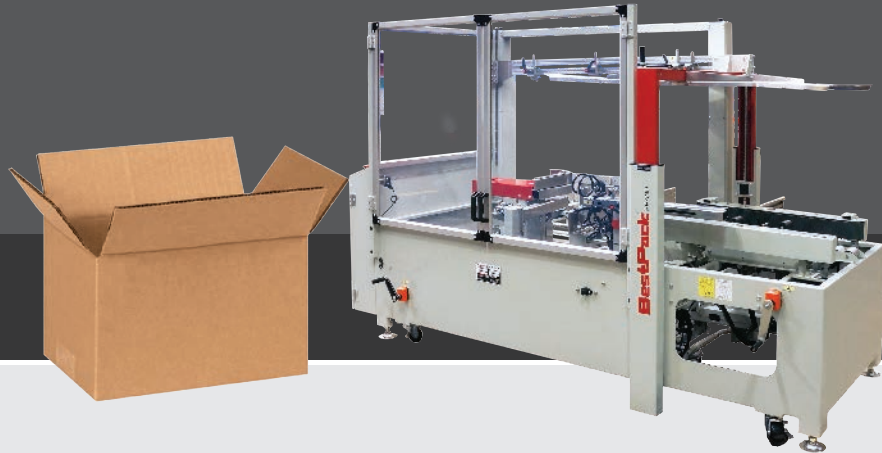

Rectangular Cartons

# Model ELVS

Recommended Corrugated Specifications  
for BestPack Vertical Case Erector

**01**  
Slots must extend  
1/8" below score line.

**02**  
The Flap Length is to be Made  
Shy Cut or Scant Cut so that  
when the Side Panel Flaps are  
Folded Closed there is a 1/8"  
Space Between them.