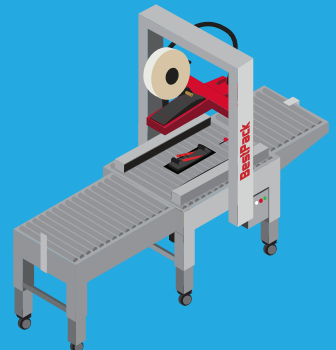

**1 SHORT & 1 LONG  
CONVEYOR AND  
6 LOCKING  
CASTERS**

**INCREASE OUTPUT &  
BOOST EFFICIENCY**

**RS22**

**RS20**

**CREATE AN ADVANCED  
AUTOMATION SOLUTION  
BY COMBINING OUR  
RS20 & RS22 BUNDLES**

**CUSTOMIZE YOUR RS BUNDLE**

**SHORT  
CONVEYORS**

**LONG  
CONVEYORS**

**SHORT & LONG  
CONVEYORS**

**BE PART OF THE  
BESTPACK  
ADVANTAGE**

There are advantages to using our tape

- ✓ MEMBER SPECIALS
- ✓ SUPPORT & MAINTENANCE
- ✓ VOUCHER PROGRAMS
- ✓ EXTENDED WARRANTY
- ✓ TAPE HEAD REFURBISHMENT PROGRAM