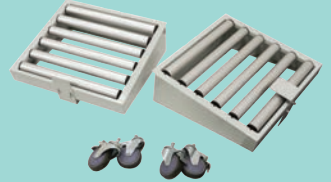

**RS22  
RANDOM  
SIDEDRIVE**

**RS20  
RANDOM BOTTOM  
ONLY SEALER**

**CHOOSE  
YOUR  
ACCESSORY  
BUNDLE**

**SAVINGS OF UP TO \$1,392**

**2 SHORT  
CONVEYORS  
AND 4 LOCKING  
CASTERS**

**2 LONG  
CONVEYORS  
AND 8 LOCKING  
CASTERS**

**1 SHORT & 1 LONG  
CONVEYOR AND  
6 LOCKING  
CASTERS**

**INCREASE OUTPUT &  
BOOST EFFICIENCY**

**RS22**

**RS20**

**CREATE AN ADVANCED  
AUTOMATION SOLUTION  
BY COMBINING OUR  
RS20 & RS22 BUNDLES**

**CUSTOMIZE YOUR RS BUNDLE**