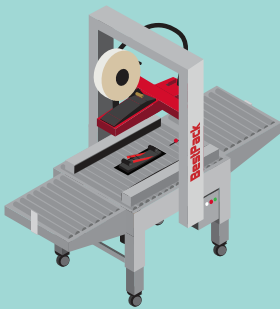

**1 SHORT & 1 LONG  
CONVEYOR AND  
6 LOCKING  
CASTERS**

**INCREASE OUTPUT &  
BOOST EFFICIENCY**

**RS22**

**RS20**

**CREATE AN ADVANCED  
AUTOMATION SOLUTION  
BY COMBINING OUR  
RS20 & RS22 BUNDLES**

**CUSTOMIZE YOUR RS BUNDLE**

**SHORT  
CONVEYORS**

**LONG  
CONVEYORS**

**SHORT & LONG  
CONVEYORS**

**BE PART OF THE  
BESTPACK  
ADVANTAGE**

There are advantages to using our tape

- ✓ MEMBER SPECIALS
- ✓ SUPPORT & MAINTENANCE
- ✓ VOUCHER PROGRAMS
- ✓ EXTENDED WARRANTY
- ✓ TAPE HEAD REFURBISHMENT PROGRAM