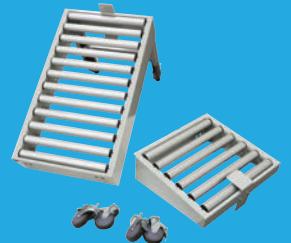

# RS BUNDLE

**IN STOCK  
AND READY  
TO SHIP!!!**

**THE PREMIER E-COMMERCE  
FULFILLMENT CARTON  
SEALING SOLUTION**

**ERECT/PACK/SEAL**

**2" PRICE  
\$7,829**

**3" PRICE  
\$8,019**

**CHOOSE BETWEEN THE  
FOLLOWING SEALERS:**

**RS22  
RANDOM  
SIDEDRIVE**

**RS20  
RANDOM BOTTOM  
ONLY SEALER**

**CHOOSE  
YOUR  
ACCESSORY  
BUNDLE**

**SAVINGS OF UP TO \$1,392**

**2 SHORT  
CONVEYORS  
AND 4 LOCKING  
CASTERS**

**2 LONG  
CONVEYORS  
AND 8 LOCKING  
CASTERS**

**1 SHORT & 1 LONG  
CONVEYOR AND  
6 LOCKING  
CASTERS**

**INCREASE OUTPUT &  
BOOST EFFICIENCY**

**RS22**

**RS20**

**CREATE AN ADVANCED  
AUTOMATION SOLUTION  
BY COMBINING OUR  
RS20 & RS22 BUNDLES**

**CUSTOMIZE YOUR RS BUNDLE**

**SHORT  
CONVEYORS**

**LONG  
CONVEYORS**

**SHORT & LONG  
CONVEYORS**

**BE PART OF THE  
BESTPACK  
ADVANTAGE**

There are advantages to using our tape

- ✓ MEMBER SPECIALS
- ✓ SUPPORT & MAINTENANCE
- ✓ VOUCHER PROGRAMS
- ✓ EXTENDED WARRANTY
- ✓ TAPE HEAD REFURBISHMENT PROGRAM