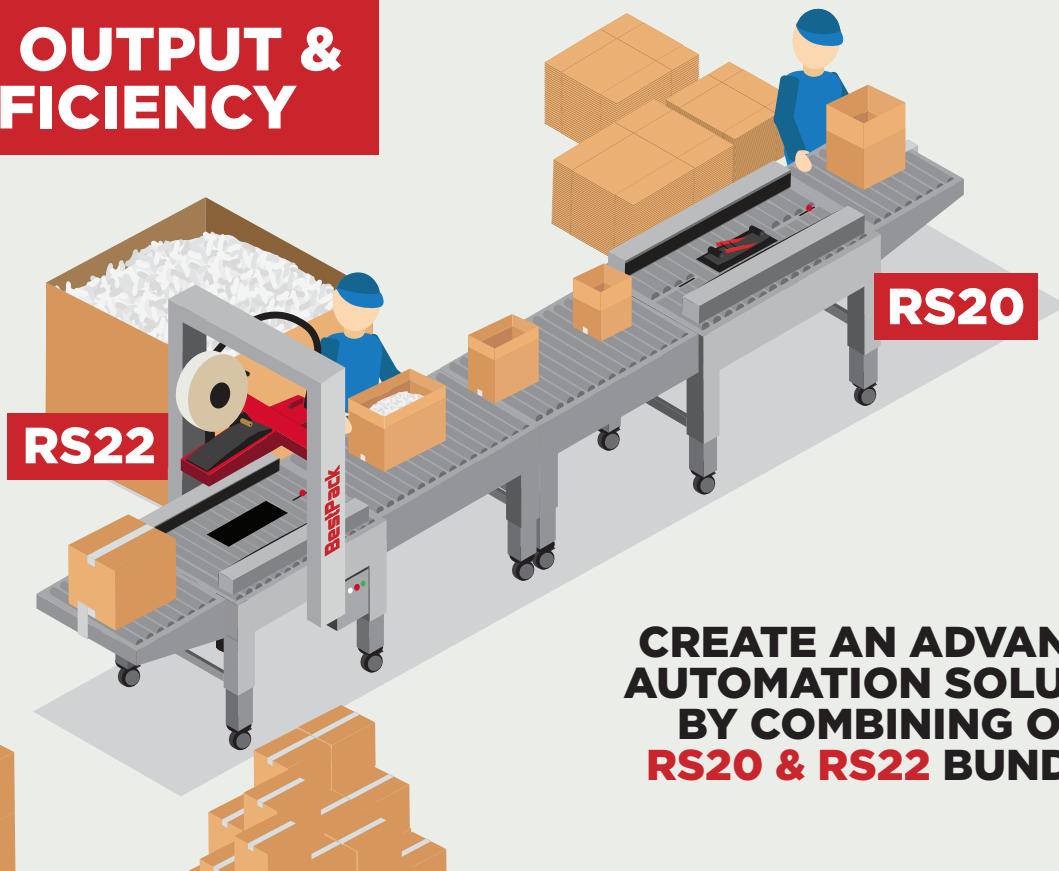

**RS22  
RANDOM  
SIDEDRIVE**

**RS20  
RANDOM BOTTOM  
ONLY SEALER**

**CHOOSE  
YOUR  
ACCESSORY  
BUNDLE**

**SAVINGS OF UP TO \$1,392**

**2 SHORT  
CONVEYORS  
AND 4 LOCKING  
CASTERS**

**2 LONG  
CONVEYORS  
AND 8 LOCKING  
CASTERS**

**1 SHORT & 1 LONG  
CONVEYOR AND  
6 LOCKING  
CASTERS**

**INCREASE OUTPUT &  
BOOST EFFICIENCY**

**RS22**

**RS20**

**CREATE AN ADVANCED  
AUTOMATION SOLUTION  
BY COMBINING OUR  
RS20 & RS22 BUNDLES**

**CUSTOMIZE YOUR RS BUNDLE**

**SHORT  
CONVEYORS**

**LONG  
CONVEYORS**

**SHORT & LONG  
CONVEYORS**

**BE PART OF THE  
BESTPACK  
ADVANTAGE**

There are advantages to using our tape

- ✓ MEMBER SPECIALS
- ✓ SUPPORT & MAINTENANCE
- ✓ VOUCHER PROGRAMS
- ✓ EXTENDED WARRANTY
- ✓ TAPE HEAD REFURBISHMENT PROGRAM