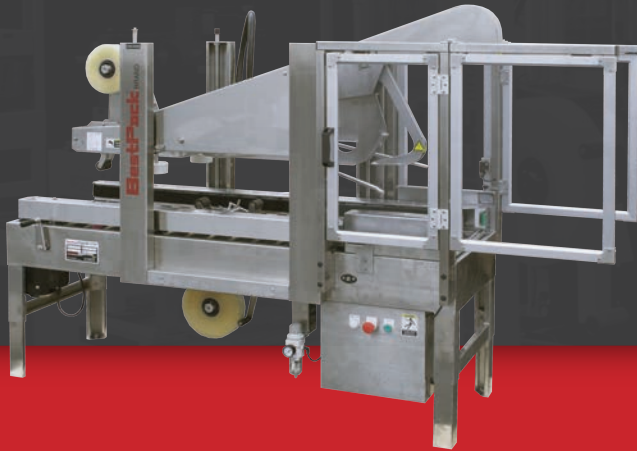

AS22S SPARE PARTS KIT 2" AUTOMATIC STAINLESS UNIFORM SIDEDRIVE

NO OPERATOR REQUIRED

UNIFORM CARTONS

TOP & BOTTOM SEAL

2" Spare Parts Kit Part#:
AS22SPKS

QUANTITY	PART NUMBER	DESCRIPTION
2	27280045	Bearing, Ball 6003ZZ Stainless
2	27100331	Belt, 3700mm X 2" T-HG
2	A1125001	Rubber, Coupler, Blue, T-HG
2	A1122000	Coupler, Drive Belt M35X39
1	10096-1S	Spring, Main Top Stainless
1	10096-2S	Spring, Main Bottom Stainless
4	10116S	Bushing, Bumper Stainless
4	10117	Bumper, Rubber M15x7
2	10122	Blade, Cutter 2"
2	AC232000	Roller, Rubber Rear 2"
2	AC231300	Roller, Rubber Front 2"