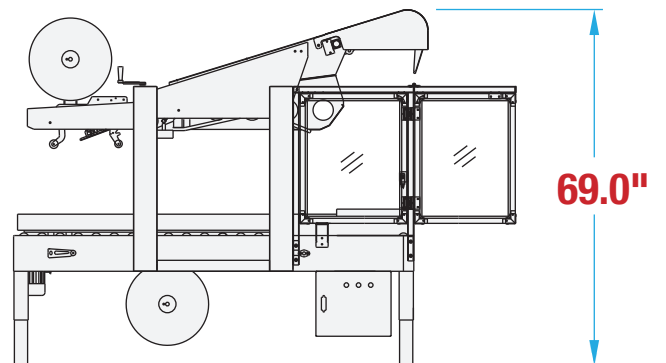

AS22 FOOTPRINT

AUTOMATIC UNIFORM SIDE DRIVE

NO OPERATOR REQUIRED

UNIFORM CARTONS

TOP & BOTTOM SEAL

MACHINE MEASUREMENTS

97.7" X 33.8" X 69.0"
LENGTH WIDTH HEIGHT

TOP VIEW

SIDE VIEW

Note: Dimensions are all subject to change without prior notification. Call BestPack for pricing.