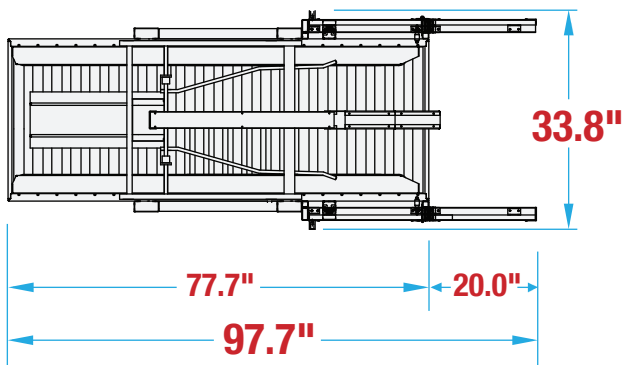

AS22 FOOTPRINT

AUTOMATIC UNIFORM SIDE DRIVE

NO OPERATOR REQUIRED

UNIFORM CARTONS

TOP & BOTTOM SEAL

MACHINE MEASUREMENTS

97.7" X 33.8" X 69.0"
LENGTH WIDTH HEIGHT

TOP VIEW

SIDE VIEW

Note: Dimensions are all subject to change without prior notification. Call BestPack for pricing.