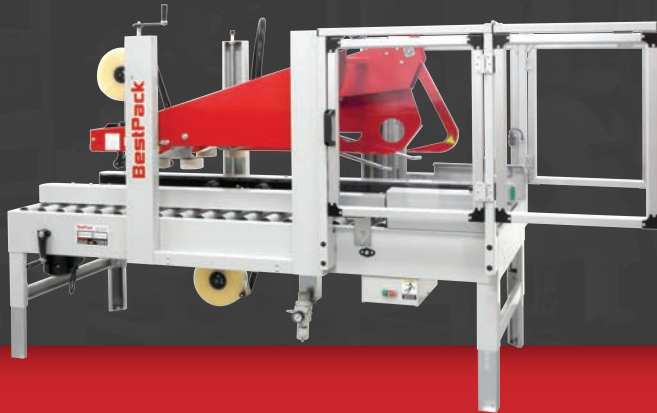

AS22 SPARE PARTS KIT 2" AUTOMATIC UNIFORM SIDEDRIVE

TOP & BOTTOM SEAL

NO OPERATOR REQUIRED

UNIFORM CARTONS

2" Spare Parts Kit Part#:
AS22SPK

QUANTITY	PART NUMBER	DESCRIPTION
2	27280031	Bearing, Ball 6003ZZ
2	27100331	Belt, 3700mm x 2", T-HG
2	A1125001	Rubber, Coupler, Blue, (T-HG)
2	A1122000	Coupler, Drive Belt M35x39
1	10096-1	Spring, Main (Top)
1	10096-2	Spring, Main (Bottom) Chrome
4	10116	Bushing, Bumper M8x7
4	10117	Bumper, Rubber M15x7
2	10122	Blade, Cutter 2"
2	AC232000	Roller, Rubber Front 2"
2	AC231300	Roller, Rubber Rear 2"
2	27280091	Bearing, Ball 6202ZZ (JA)
2	9510303	Spring, Front Roller
2	9510294	Washer, M21xM10x2 (Plastic)
2	10315	Cushion, Blade 2"
2	9510304	Spring, Blade Guard
4	2706401	Ring, E-Clip M3

Note: Part numbers, descriptions, and pricing are all subject to change without prior notification.