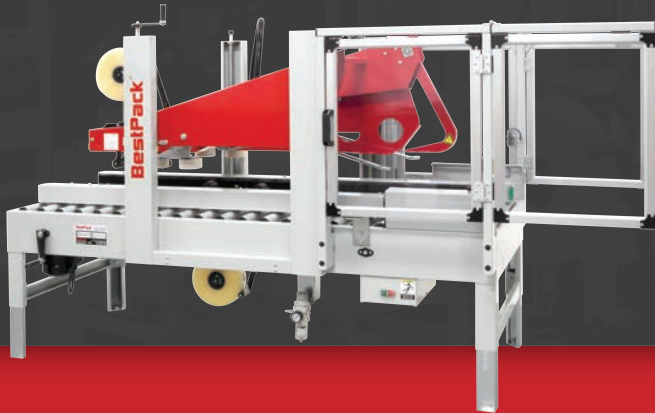

AS22 SPARE PARTS KIT 6" AUTOMATIC UNIFORM SIDEDRIVE

TOP & BOTTOM SEAL

NO OPERATOR REQUIRED

UNIFORM CARTONS

6" Spare Parts Kit Part#:
AS22SPK-6

QUANTITY	PART NUMBER	DESCRIPTION
2	27280031	Bearing, Ball 6003ZZ
2	27100331	Belt, 3700mm x 2", T-HG
2	A1125001	Rubber, Coupler, Blue, (T-HG)
2	A1122000	Coupler, Drive Belt M35x39
1	10096-1	Spring, Main (Top)
1	10096-2	Spring, Main (Bottom) Chrome
4	10116	Bushing, Bumper M8x7
4	10117	Bumper, Rubber M15x7
1	AC611101	Blade, Cutter 6"
2	AC631300	Roller, Rubber Front 6"
2	AC632000	Roller, Rubber Rear 6"
2	NT00153	Screw, Socket Pan HD M5x45
1	AC610400-NT	Shaft, Groove 6" - Dual Springs M8x181
6	AC611900	Spring, Blade Guard
2	27280091	Bearing, Blade Guard
2	9510303	Bearing, Ball 6202ZZ (JA)
2	9510294	Spring, Front Roller

Note: Part numbers, descriptions, and pricing are all subject to change without prior notification.