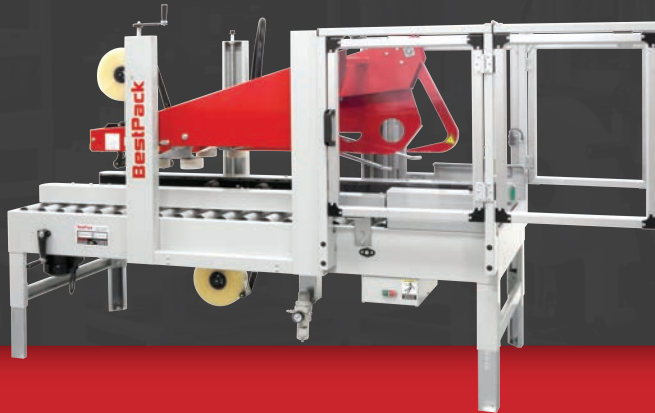

## AS12 SPARE PARTS KIT 2" AUTOMATIC UNIFORM SIDEDRIVE

TOP & BOTTOM SEAL

NO OPERATOR REQUIRED

UNIFORM CARTONS

2" Spare Parts Kit Part#:  
**AS12SPK**

QUANTITY	PART NUMBER	DESCRIPTION
2	27280031	Bearing, Ball 6003ZZ
2	900522B	Belt, 3345mm x2" BLK
2	A1125001	Rubber, Coupler, Blue, (T-HG)
2	A1122000	Coupler, Drive Belt M35X39
1	10096-1	Spring, Main (Top)
1	10096-2	Spring, Main (Bottom) Chrome
4	10116	Bushing, Bumper M8x7
4	10117	Bumper, Rubber M15x7
2	10122	Blade, Cutter 2"
2	AC231300	Roller, Rubber Front 2"
2	AC232000	Roller, Rubber Rear 2"
2	27280091	Bearing, Ball 6202ZZ (JA)
2	9510303	Spring, Front Roller
2	9510294	Washer, M21xM10x2 (Plastic)
2	10315	Cushion, Blade 2"
2	9510304	Spring, Blade Guard
4	2706401	Ring, E-Clip M3

# AS12 SPARE PARTS KIT 2" CONTINUED

2" SPARE PARTS KIT PART #: AS12SPK

QUANTITY	PART NUMBER	DESCRIPTION
2	9510305	Spring, Support Tape Erect
4	9510300	Spring, Cutter Blade Arm

Note: Part numbers, descriptions, and pricing are all subject to change without prior notification.