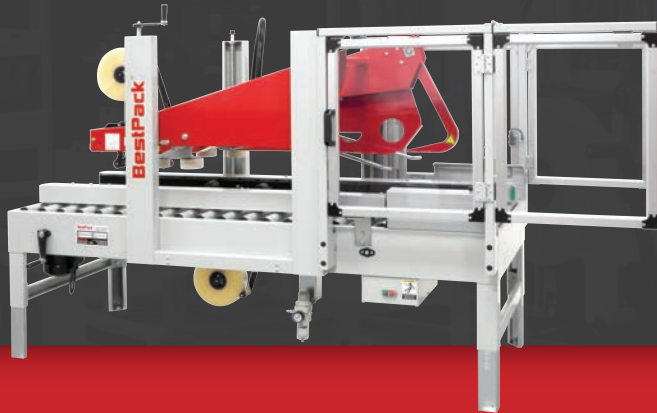

AS22 SPARE PARTS KIT 3" AUTOMATIC UNIFORM SIDEDRIVE

TOP & BOTTOM SEAL

NO OPERATOR REQUIRED

UNIFORM CARTONS

3" Spare Parts Kit Part#:
AS22SPK-0

QUANTITY	PART NUMBER	DESCRIPTION
2	27280031	Bearing, Ball 6003ZZ
2	27100331	Belt, 3700mm x 2", T-HG
2	A1125001	Rubber, Coupler, Blue, (T-HG)
2	A1122000	Coupler, Drive Belt M35x39
1	10096-1	Spring, Main (Top)
1	10096-2	Spring, Main (Bottom) Chrome
4	10116	Bushing, Bumper M8x7
4	10117	Bumper, Rubber M15x7
2	10122-0	Blade, Cutter 3"
2	AC331300	Roller, Rubber Front 3"
2	AC332000	Roller, Rubber Rear 3"
2	27280091	Bearing, Ball 6202ZZ (JA)
2	9510303	Spring, Front Roller
2	9510294	Washer, M21xM10x2 (Plastic)
2	10315-0	Cushion, Blade 3"
2	9510304	Spring, Blade Guard
4	2706401	Ring, E-Clip M3

Note: Part numbers, descriptions, and pricing are all subject to change without prior notification.