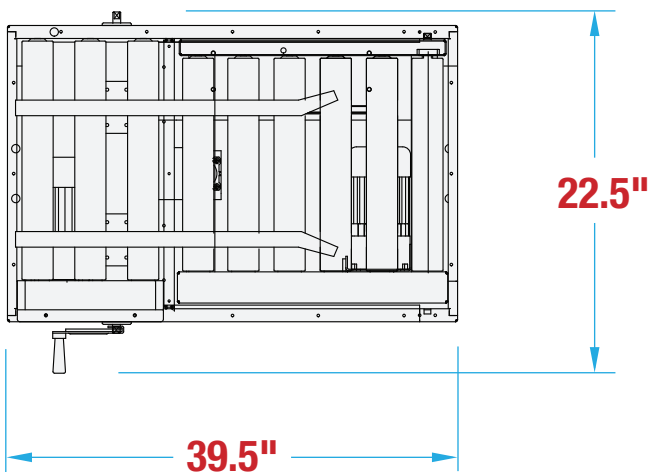

CRX20 FOOTPRINT

USED FOR CENTERING & TIMING RANDOM CARTONS

NO OPERATOR REQUIRED

RANDOM CARTONS

INDEXING

MACHINE MEASUREMENTS

39.5" X 22.5" X 25.0"
LENGTH WIDTH HEIGHT

TOP VIEW

SIDE VIEW

Note: Dimensions are all subject to change without prior notification. Call BestPack for pricing.