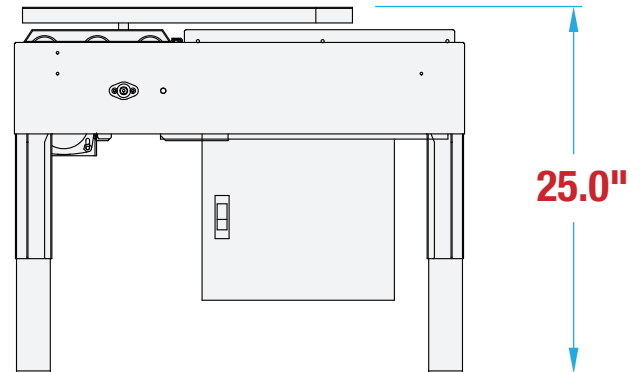

CRX20 FOOTPRINT

USED FOR CENTERING & TIMING RANDOM CARTONS

NO OPERATOR REQUIRED

RANDOM CARTONS

INDEXING

MACHINE MEASUREMENTS

39.5" X 22.5" X 25.0"
LENGTH WIDTH HEIGHT

TOP VIEW

SIDE VIEW

Note: Dimensions are all subject to change without prior notification. Call BestPack for pricing.