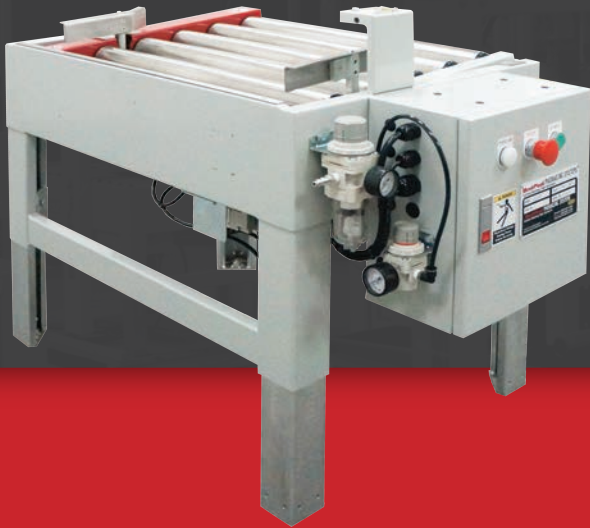

CRX20 FOOTPRINT

USED FOR CENTERING & TIMING RANDOM CARTONS

NO OPERATOR REQUIRED

RANDOM CARTONS

INDEXING

MACHINE MEASUREMENTS

39.5" X 22.5" X 25.0"
LENGTH WIDTH HEIGHT

TOP VIEW

SIDE VIEW

Note: Dimensions are all subject to change without prior notification. Call BestPack for pricing.