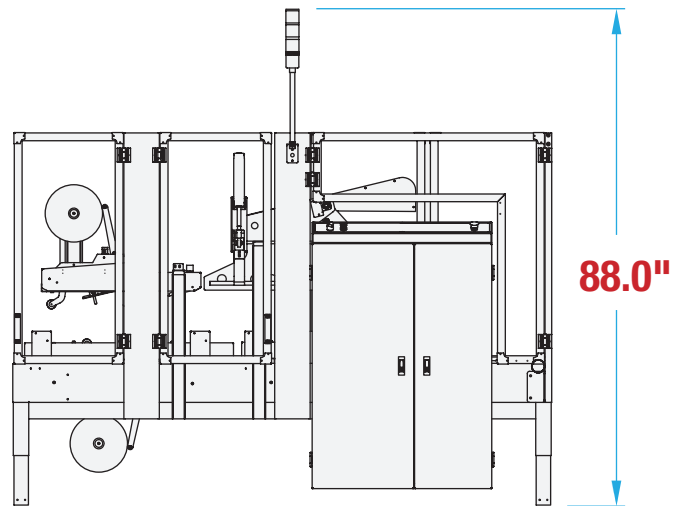

CSEG11 FOOTPRINT

FULLY AUTOMATIC RANDOM SIDEDRIVE

NO OPERATOR REQUIRED

RANDOM CARTONS

TOP & BOTTOM SEAL

MACHINE MEASUREMENTS

100.0" X 38.5" X 88.0"
LENGTH WIDTH HEIGHT

TOP VIEW

SIDE VIEW

Note: Dimensions are all subject to change without prior notification. Call BestPack for pricing.