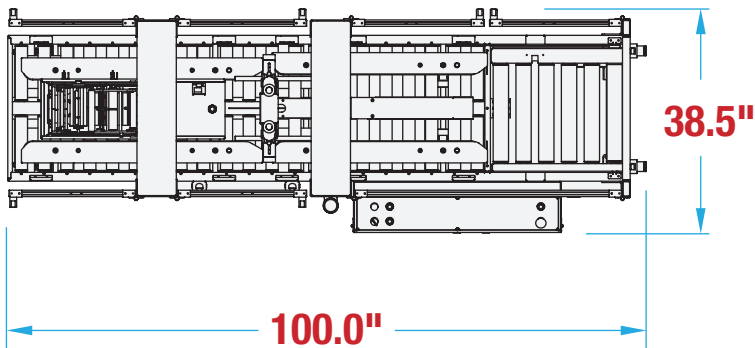

CSEG11 FOOTPRINT

FULLY AUTOMATIC RANDOM SIDEDRIVE

NO OPERATOR REQUIRED

RANDOM CARTONS

TOP & BOTTOM SEAL

MACHINE MEASUREMENTS

100.0" X 38.5" X 88.0"
LENGTH WIDTH HEIGHT

TOP VIEW

SIDE VIEW

Note: Dimensions are all subject to change without prior notification. Call BestPack for pricing.