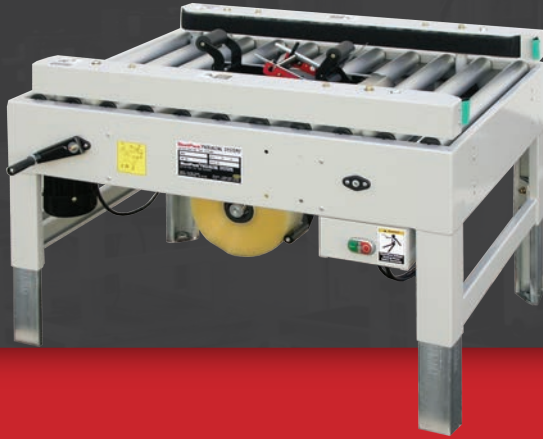

MS20 SPARE PARTS KIT 2" MANUAL BOTTOM ONLY CARTON SEALER

BOTTOM SEAL ONLY

OPERATOR REQUIRED

UNIFORM CARTONS

2" Spare Parts Kit Part#:
MS20SK

QUANTITY	PART NUMBER	DESCRIPTION
2	27280031	Bearing, Ball 6003ZZ
2	900600SBAC	Belt, 1860mm x 2" Black
2	27280091	Bearing, Ball 6202ZZ
1	10096-1	Spring, Main (Top)
1	10096-2	Spring, Main (Bottom) Chrome
4	10117	Bumper, Rubber M15x7
4	10116	Bushing, Bumper M8x7
2	10122	Blade, Cutter 2"
2	AC231300	Roller, Rubber Front 2"
2	AC232000	Roller, Rubber Rear 2"
2	L070S	Rubber, Coupler Spacer M35x12
2	A1122000	Coupler, Drive Belt M35x39
2	10315	Cushion, Blade 2"
1	AC241000C	Roller, 1-Way Brass 2"

Note: Part numbers, descriptions, and pricing are all subject to change without prior notification.

MS20 SPARE PARTS KIT 3" MANUAL BOTTOM ONLY CARTON SEALER

BOTTOM SEAL ONLY

OPERATOR REQUIRED

UNIFORM CARTONS

3" Spare Parts Kit Part#:
MS20SK-0

QUANTITY	PART NUMBER	DESCRIPTION
2	27280031	Bearing, Ball 6003ZZ
2	900600SBAC	Belt, 1860mm x 2" Black
2	27280091	Bearing, Ball 6202ZZ
1	10096-1	Spring, Main (Top)
1	10096-2	Spring, Main (Bottom) Chrome
4	10117	Bumper, Rubber M15x7
4	10116	Bushing, Bumper M8x7
2	10122-0	Blade, Cutter 3"
2	AC331300	Roller, Rubber Front 3"
2	AC332000	Roller, Rubber Rear 3"
2	L070S	Rubber, Coupler Spacer M35x12
2	A1122000	Coupler, Drive Belt M35x39
2	10315-0	Cushion, Blade 3"
1	AC341000C	Roller, 1-Way Brass 3" Brass with BEarings

Note: Part numbers, descriptions, and pricing are all subject to change without prior notification.

MS20-S SPARE PARTS KIT 2" BOTTOM ONLY STAINLESS STEEL CARTON SEALER

BOTTOM SEAL ONLY

OPERATOR REQUIRED

UNIFORM CARTONS