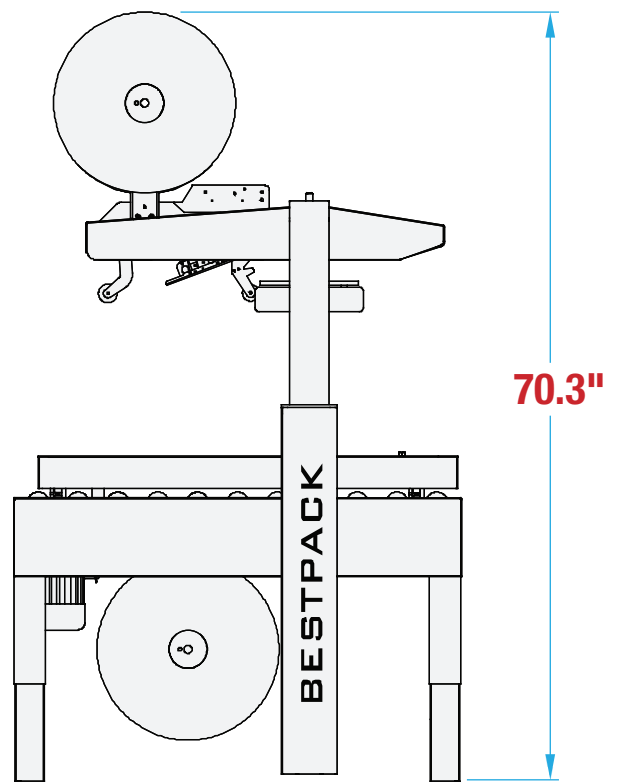

MSD22 FOOTPRINT

MANUAL SIDEDRIVE DUAL MAST CARTON SEALER

OPERATOR REQUIRED

UNIFORM CARTONS

TOP & BOTTOM SEAL

MACHINE MEASUREMENTS

39.5" X 32.8" X 70.3"
LENGTH WIDTH HEIGHT

TOP VIEW

SIDE VIEW

Note: Dimensions are all subject to change without prior notification. Call BestPack for pricing.