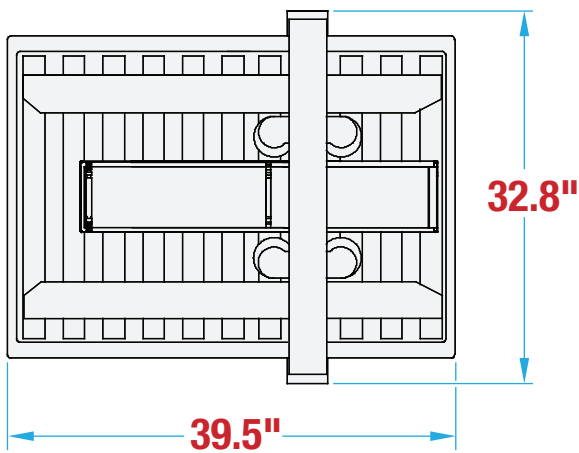

MSD22 FOOTPRINT

MANUAL SIDEDRIVE DUAL MAST CARTON SEALER

OPERATOR REQUIRED

UNIFORM CARTONS

TOP & BOTTOM SEAL

MACHINE MEASUREMENTS

39.5" X 32.8" X 70.3"
LENGTH WIDTH HEIGHT

TOP VIEW

SIDE VIEW

Note: Dimensions are all subject to change without prior notification. Call BestPack for pricing.