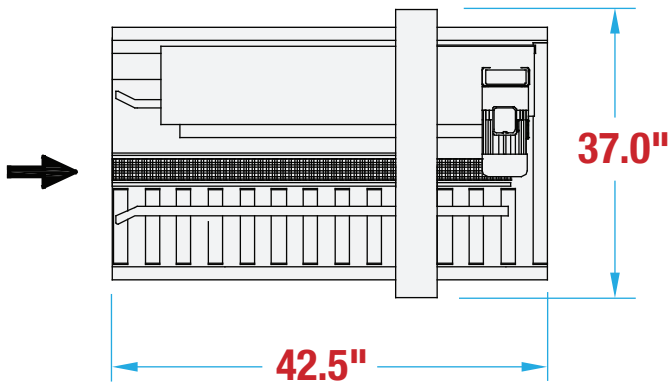

MT1E11 FOOTPRINT

MANUAL TOP & BOTTOM 1 EDGE CARTON SEALER

OPERATOR REQUIRED

UNIFORM CARTONS

1-EDGE SEAL

MACHINE MEASUREMENTS

42.5" X 37.0" X 50.5"
LENGTH WIDTH HEIGHT

TOP VIEW

SIDE VIEW

Note: Dimensions are all subject to change without prior notification. Call BestPack for pricing.