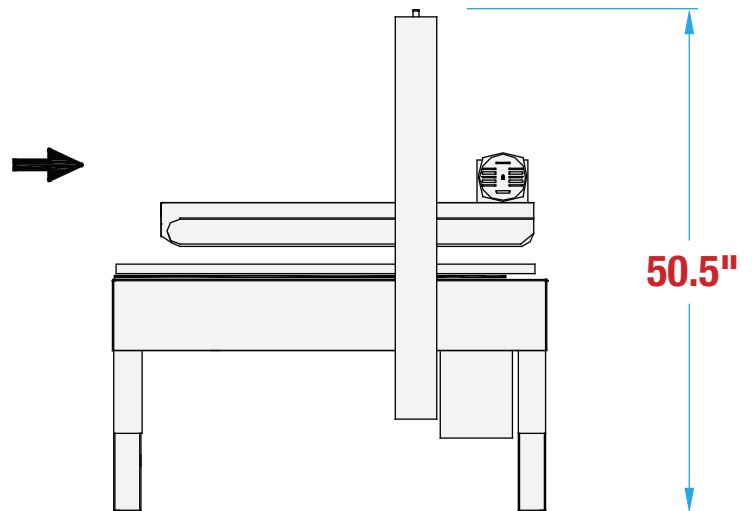

MT1E11 FOOTPRINT

MANUAL TOP & BOTTOM 1 EDGE CARTON SEALER

OPERATOR REQUIRED

UNIFORM CARTONS

1-EDGE SEAL

MACHINE MEASUREMENTS

42.5" X 37.0" X 50.5"
LENGTH WIDTH HEIGHT

TOP VIEW

SIDE VIEW

Note: Dimensions are all subject to change without prior notification. Call BestPack for pricing.